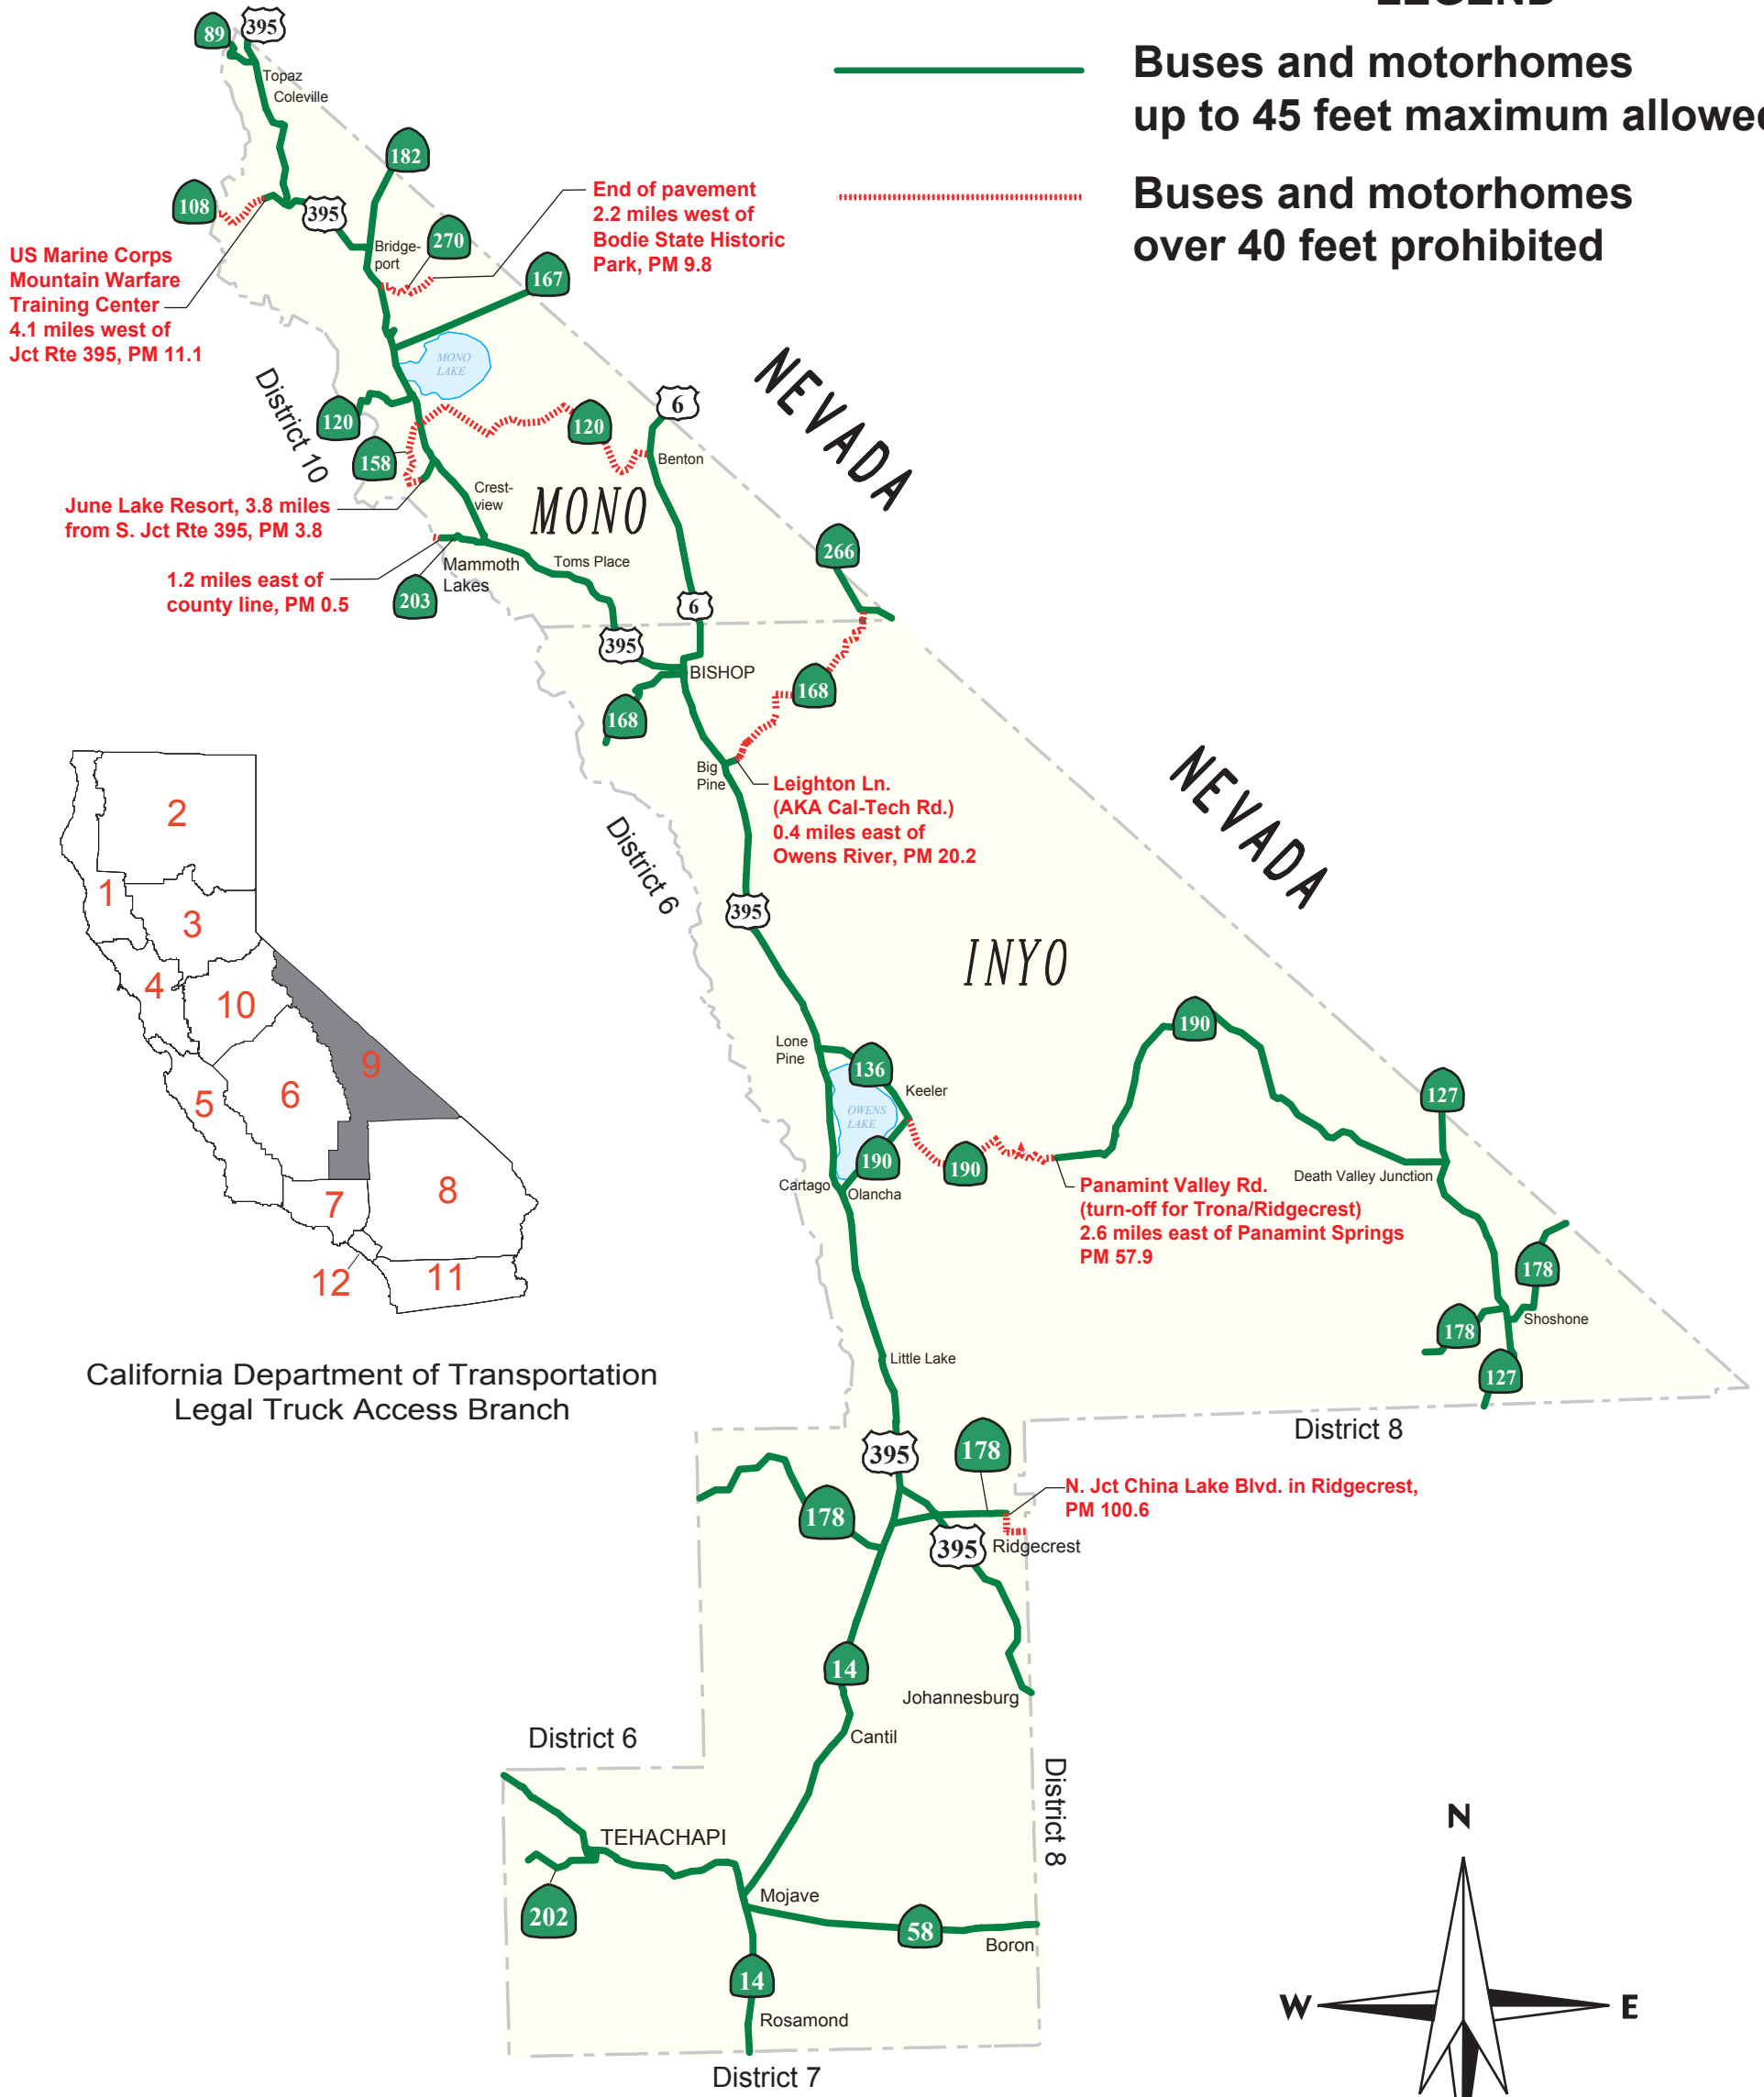

# 45' BUS & MOTORHOME MAP on California State Highways

## DISTRICT 9

Map 9 of 12

Not to scale

Last revised October 7, 2016

## LEGEND

Buses and motorhomes up to 45 feet maximum allowed

Buses and motorhomes over 40 feet prohibited

California Department of Transportation  
Legal Truck Access Branch