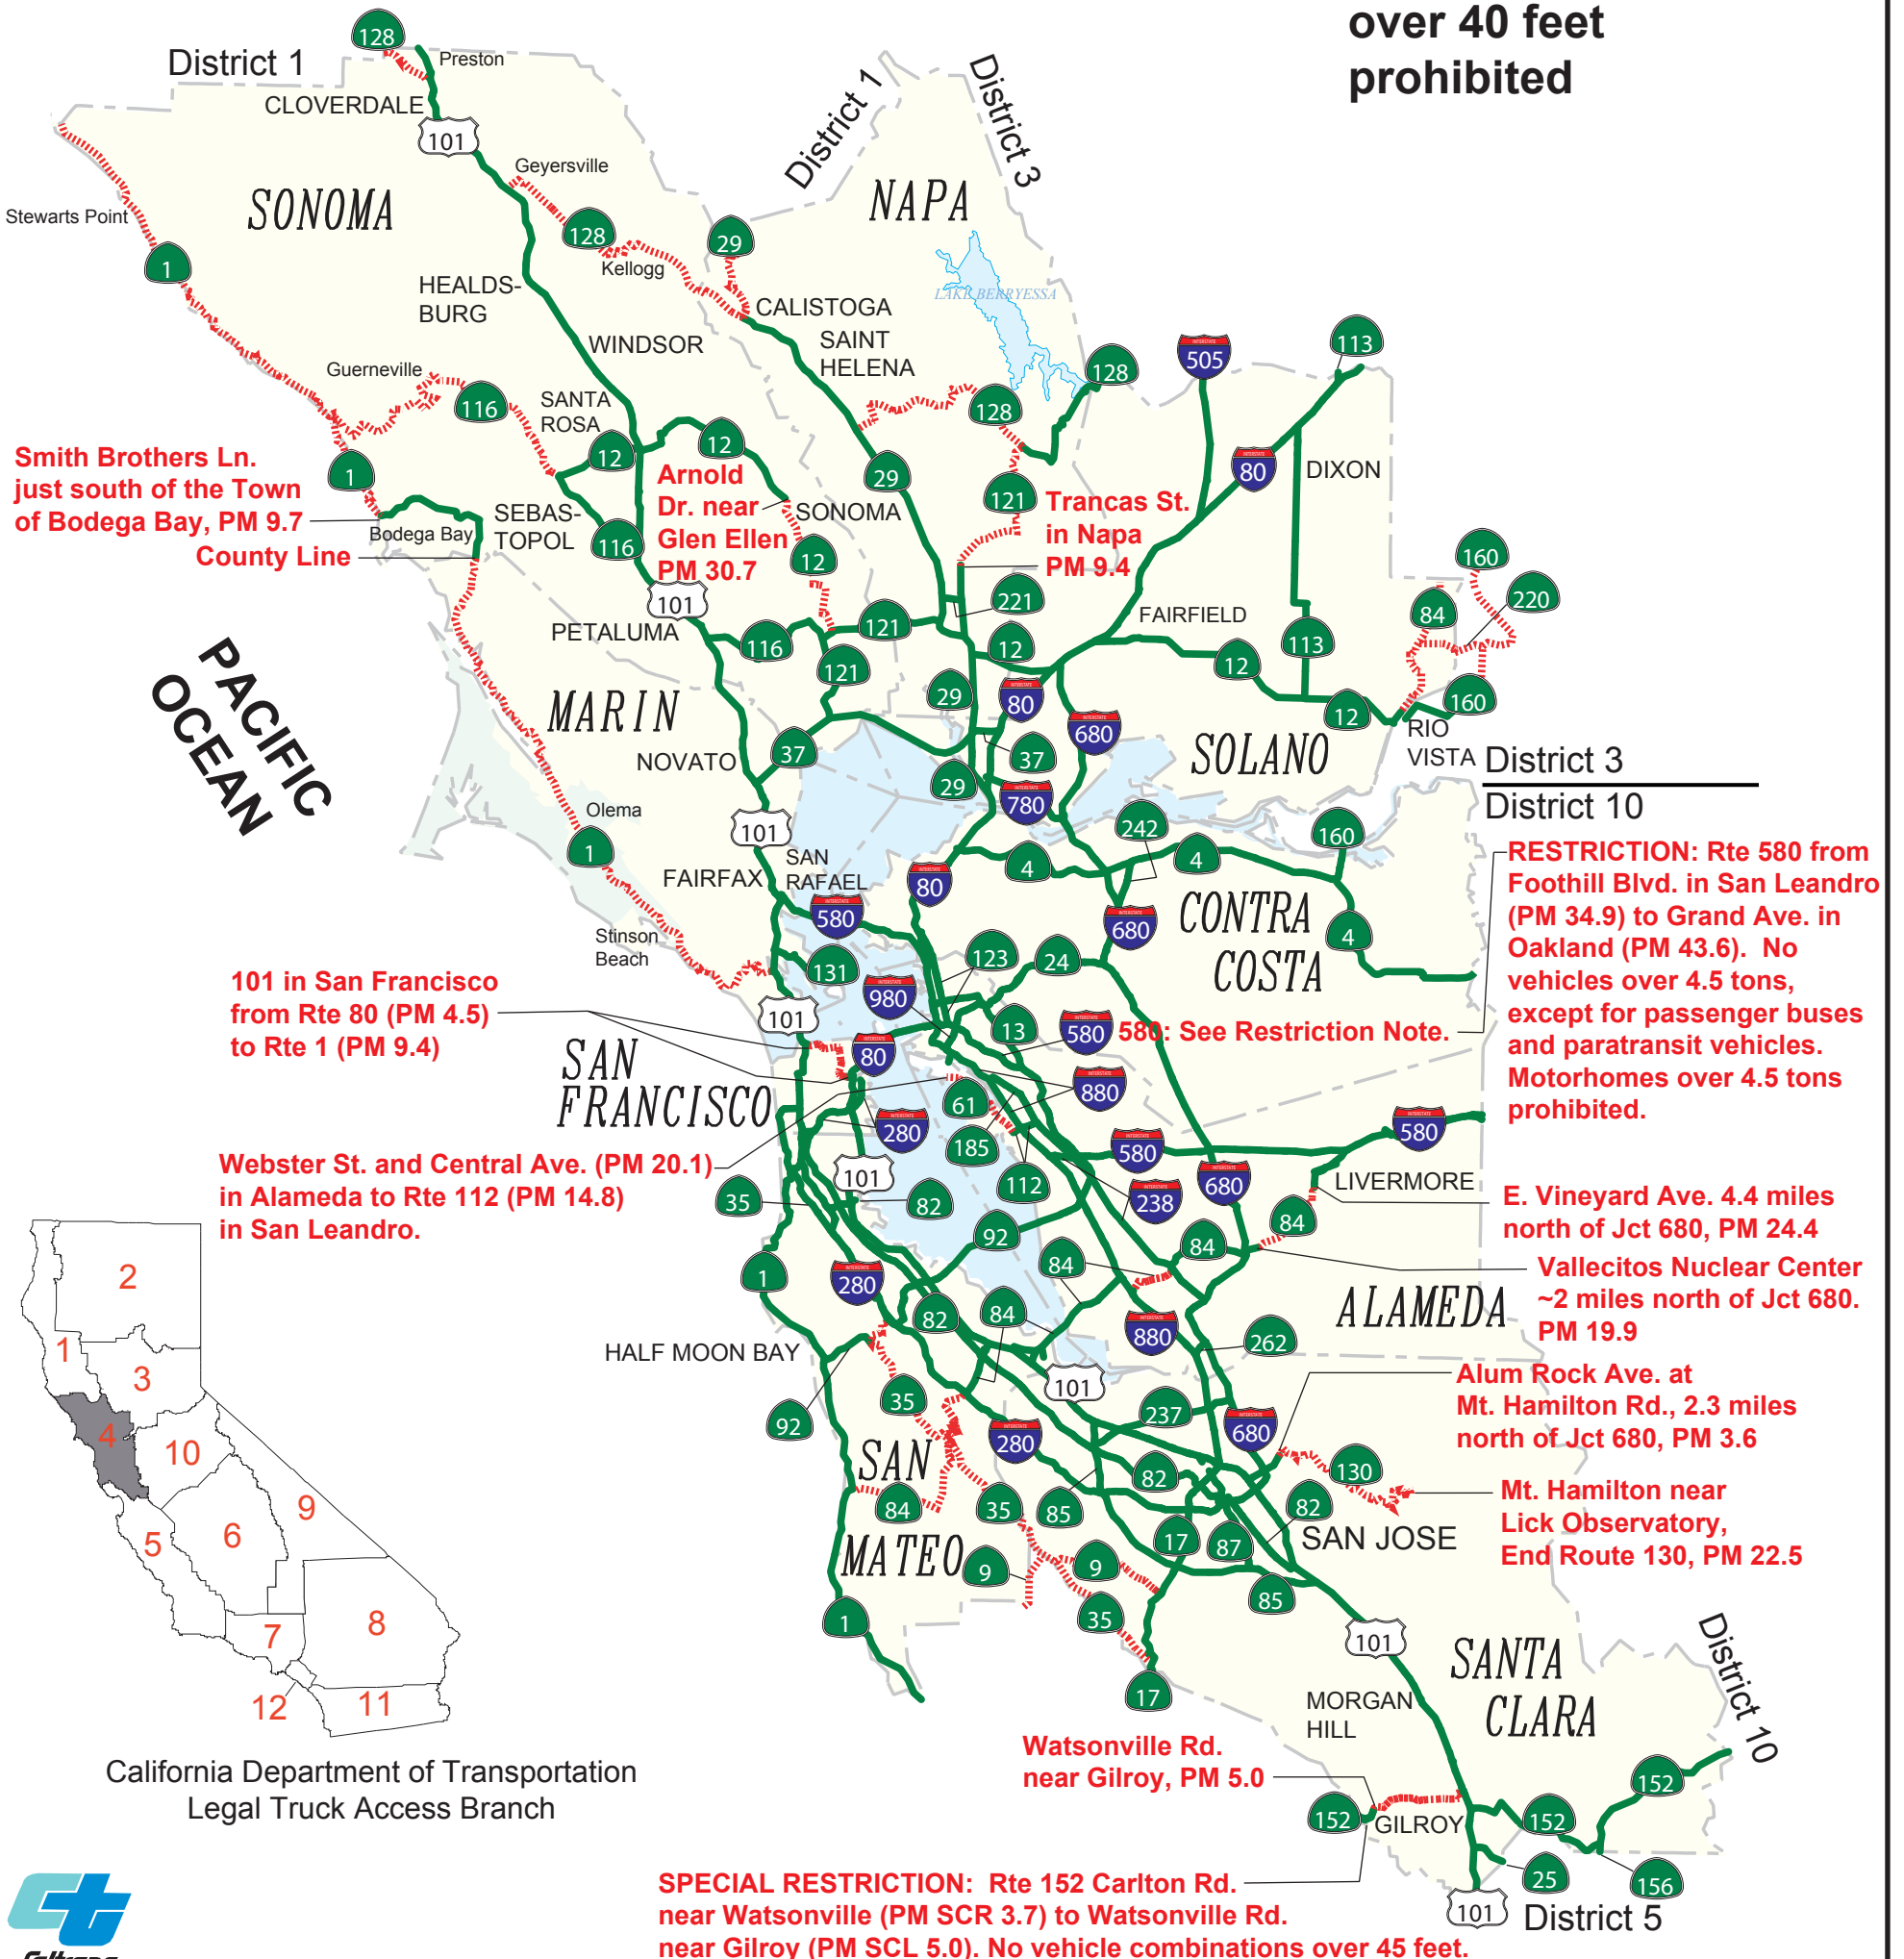

45' BUS & MOTORHOME MAP on California State Highways

DISTRICT 4

Map 4 of 12

Not to scale

Last revised December 2, 2016

LEGEND

 Buses and motorhomes up to 45 feet maximum allowed

 Buses and motorhomes over 40 feet prohibited

California Department of Transportation
Legal Truck Access Branch

SPECIAL RESTRICTION: Rte 152 Carlton Rd. near Watsonville (PM SCR 3.7) to Watsonville Rd. near Gilroy (PM SCL 5.0). No vehicle combinations over 45 feet.