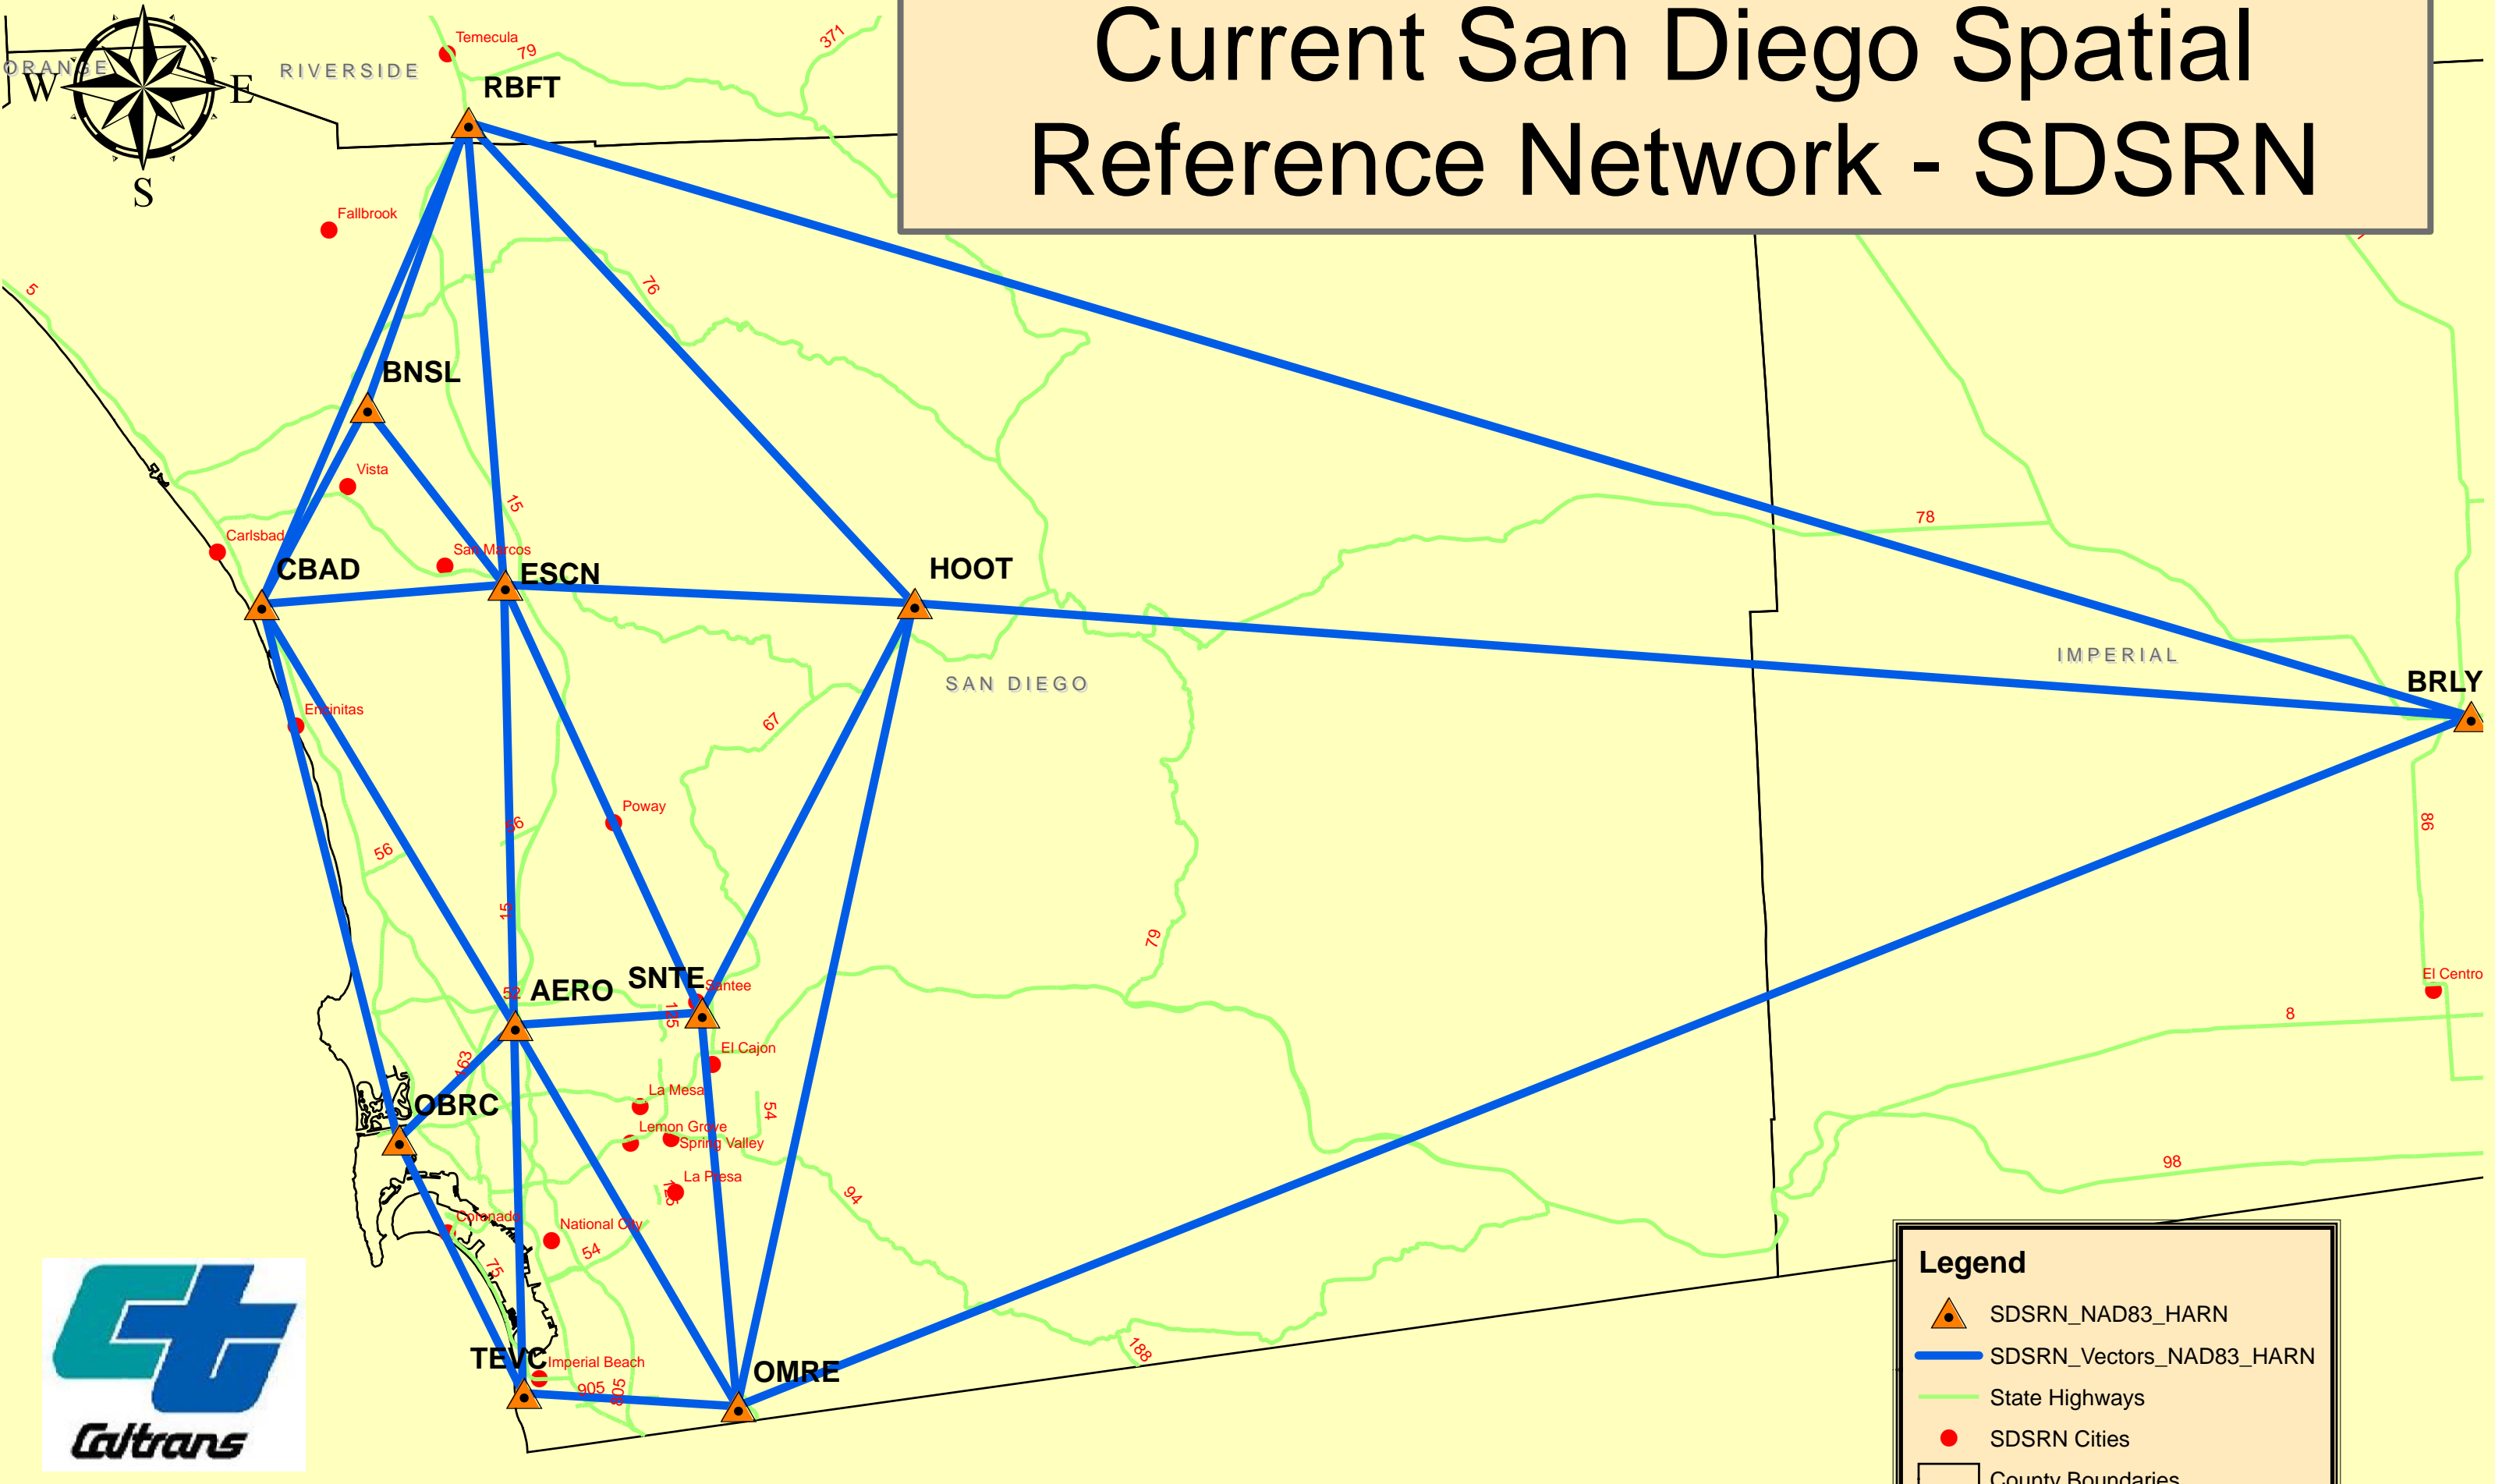

# Current San Diego Spatial Reference Network - SDSRN

**Legend**

- SDSRN\_NAD83\_HARN
- SDSRN\_Vectors\_NAD83\_HARN
- State Highways
- SDSRN Cities
- County Boundaries