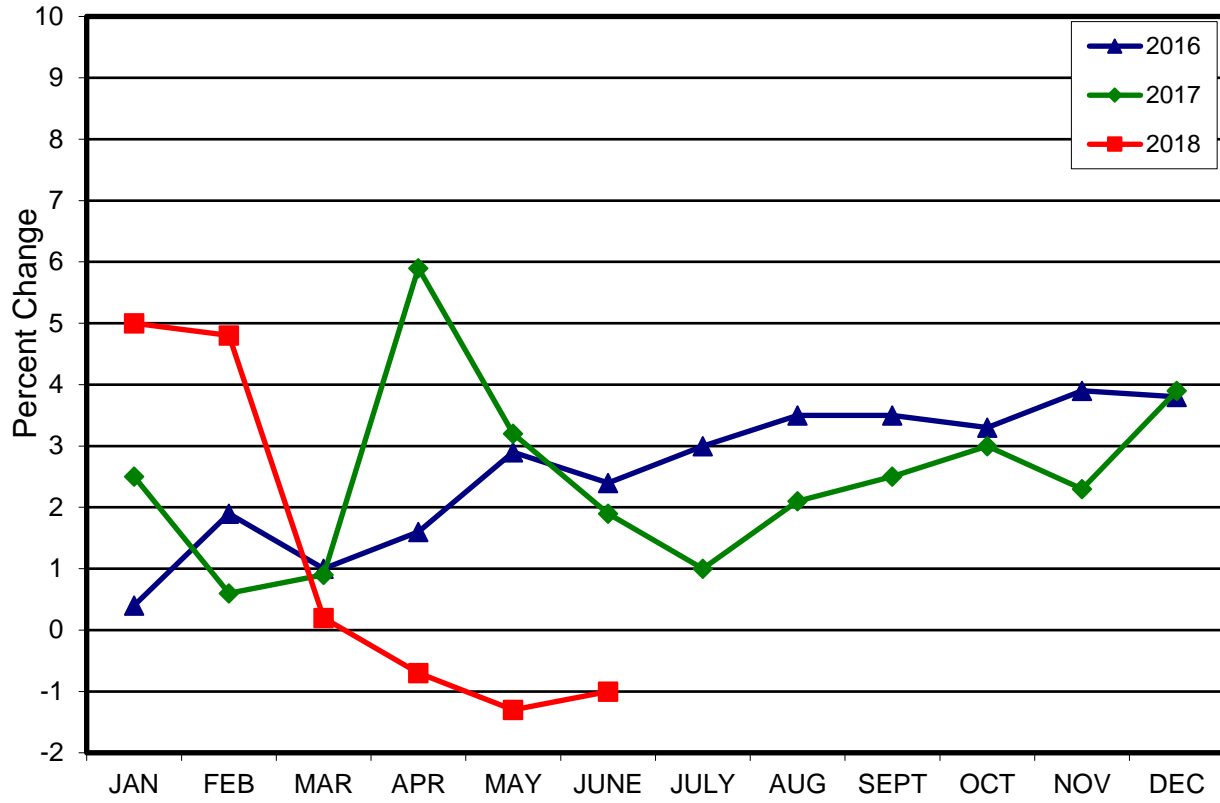

CALIFORNIA

HIGHWAY TRAVEL