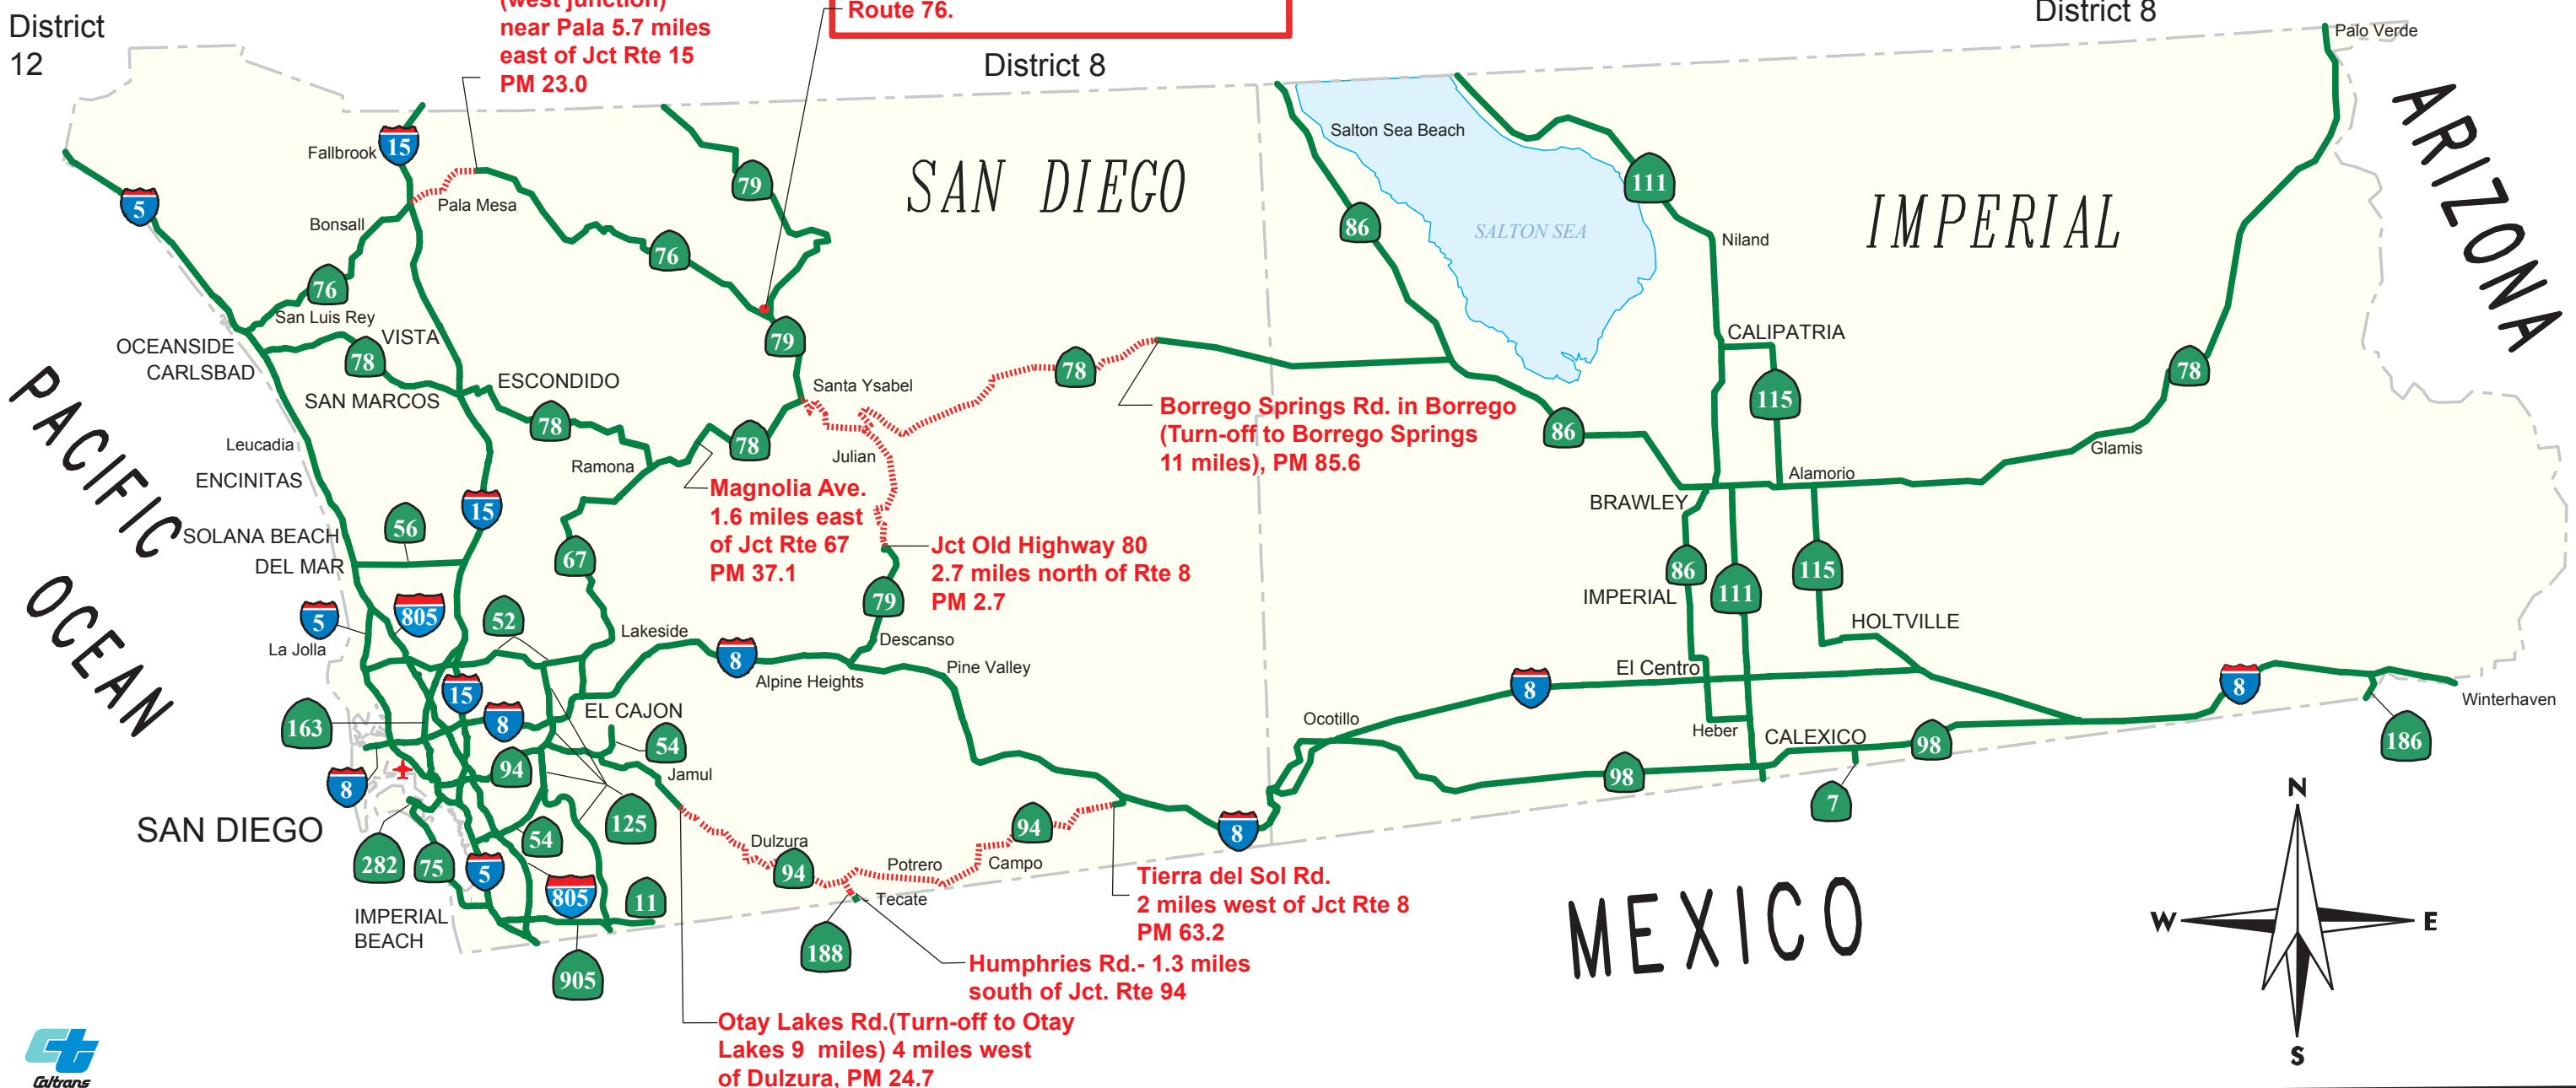

45' BUS & MOTORHOME MAP on California State Highways

DISTRICT 11

Map 11 of 12

Not to scale

Last revised December 9, 2016

LEGEND

-  Buses and motorhomes up to 45 feet maximum allowed
-  Buses and motorhomes over 40 feet prohibited

California Department of Transportation
Legal Truck Access Branch

**Pala Mission Rd.
(west junction)
near Pala 5.7 miles
east of Jct Rte 15
PM 23.0**

TURN RESTRICTION: 45' buses and motorhomes on southbound Route 79 MAY NOT turn right onto westbound Route 76.

PACIFIC OCEAN

SAN DIEGO

IMPERIAL

ARIZONA

MEXICO