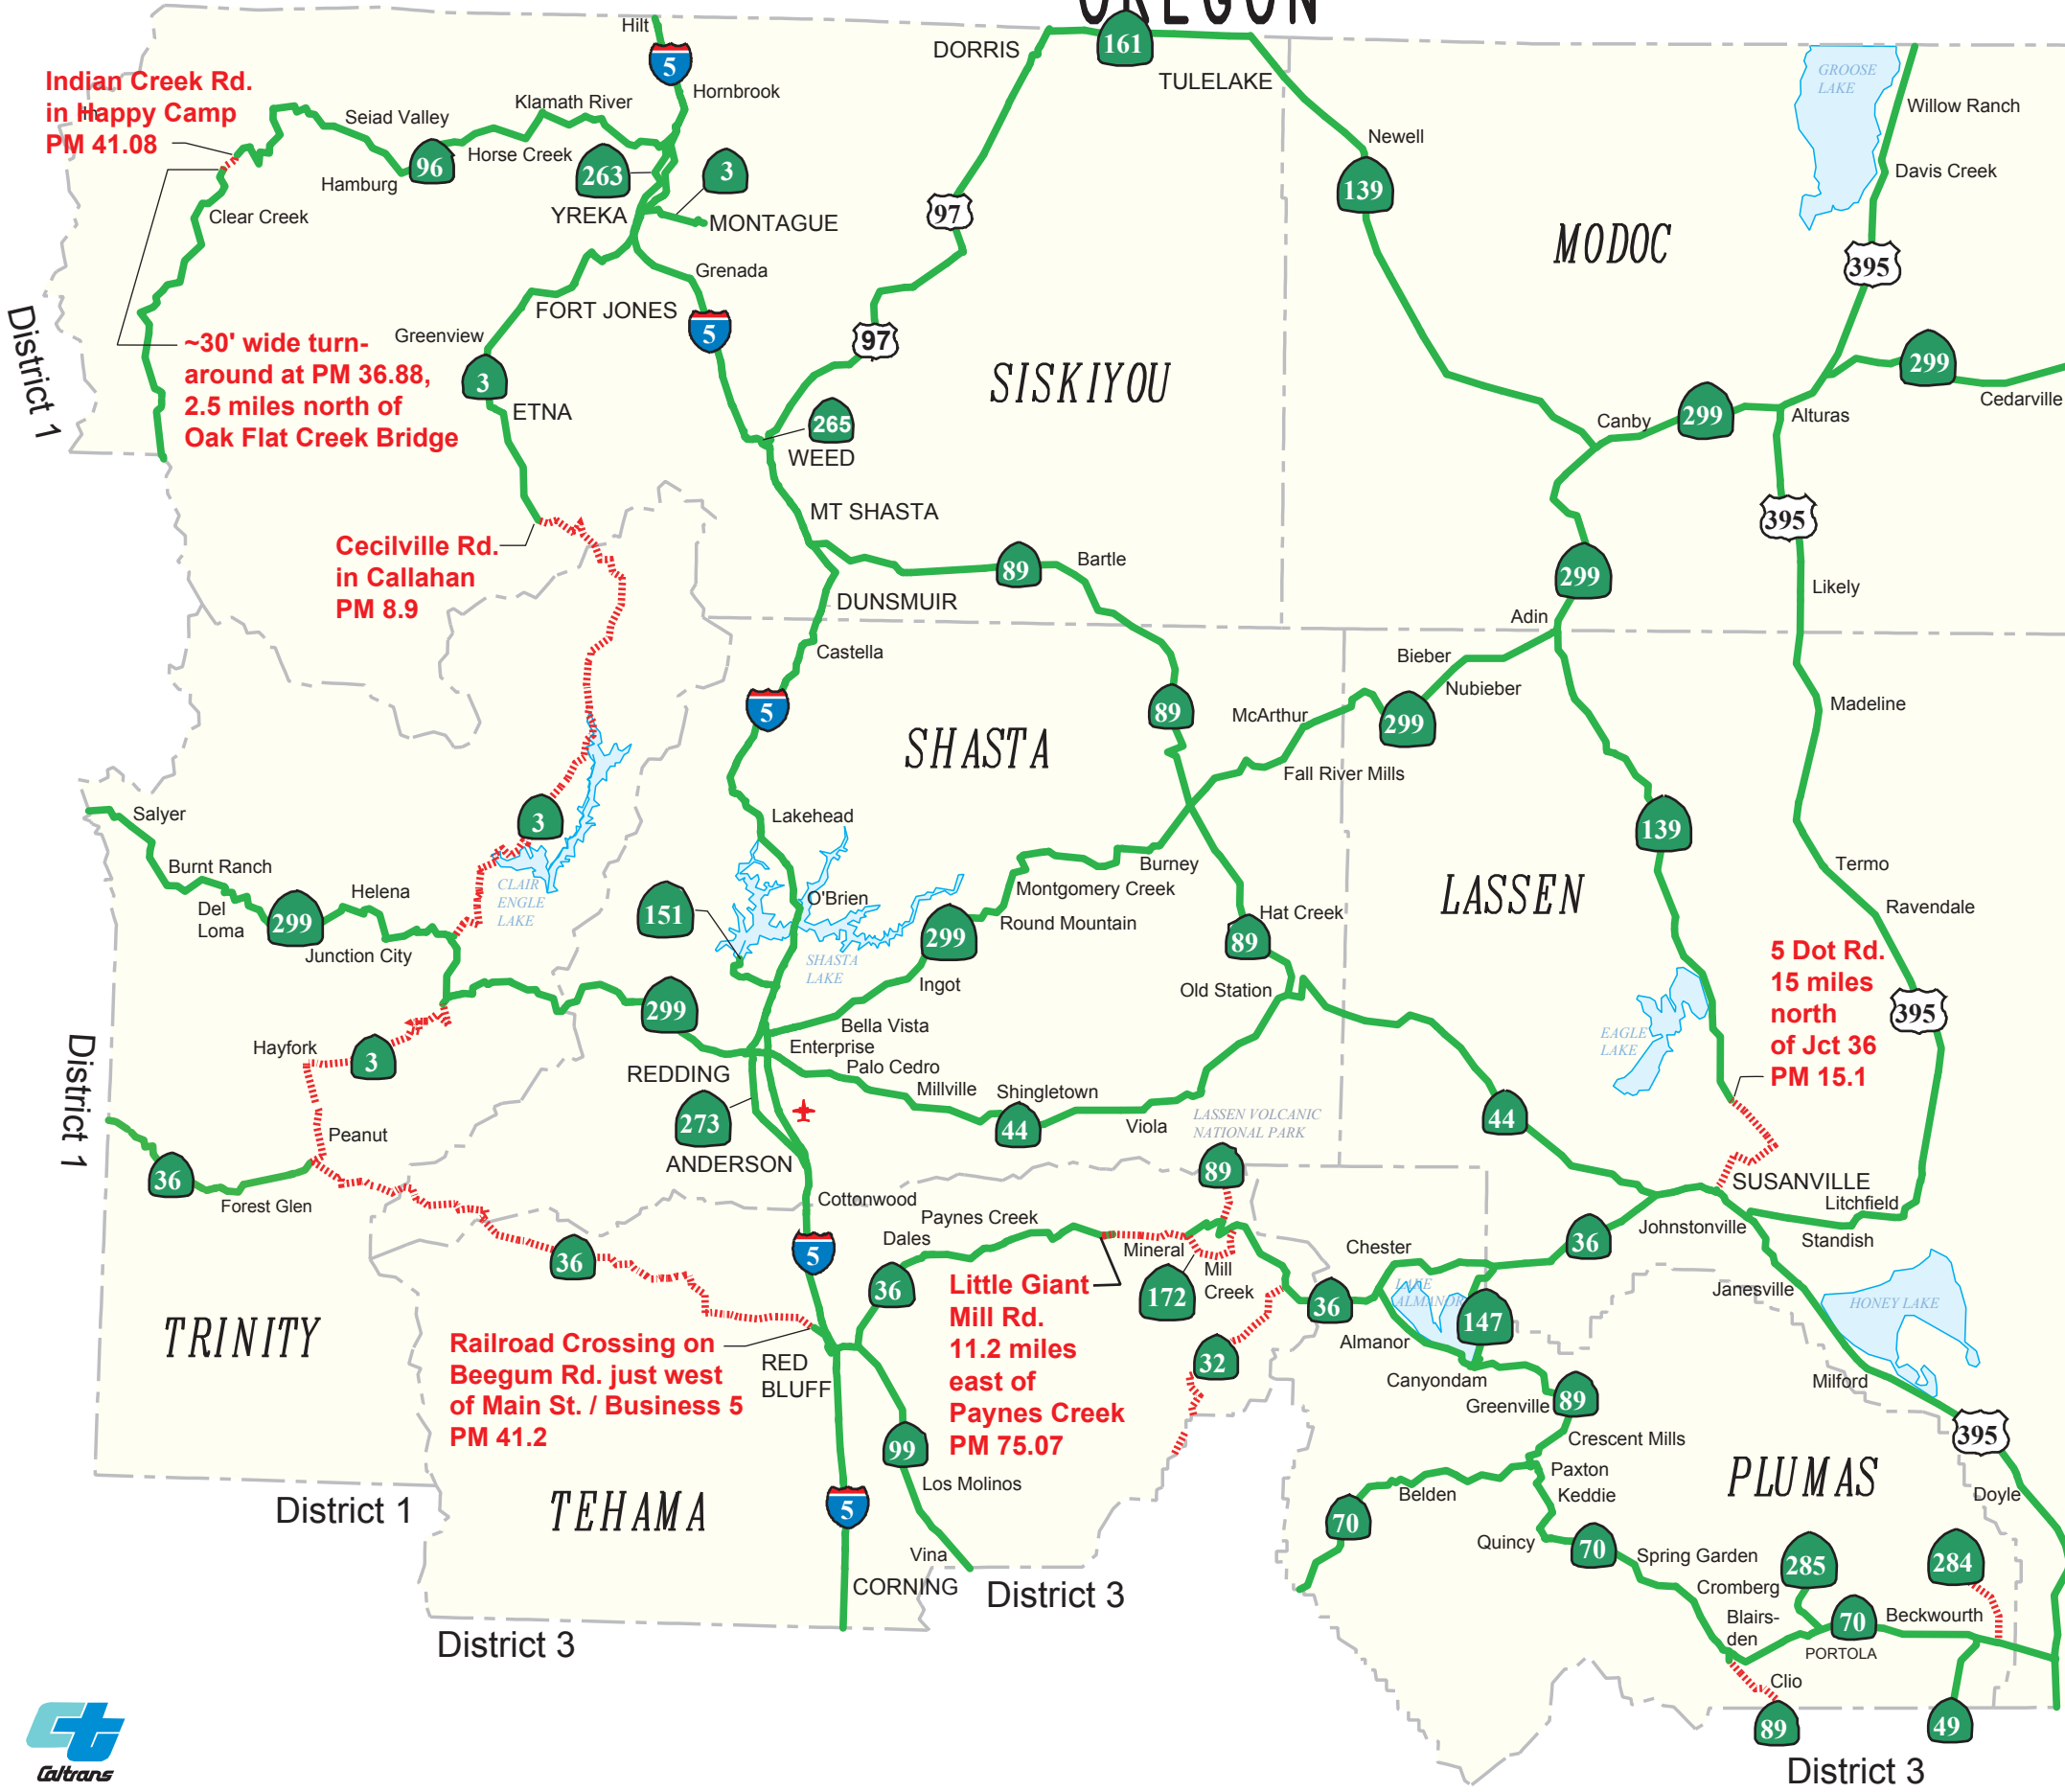

OREGON

45' BUS & MOTORHOME MAP on California State Highways

DISTRICT 2

Map 2 of 12

Not to scale

Last revised September 2, 2010

LEGEND

 Buses and motorhomes up to 45 feet maximum allowed

 Buses and motorhomes over 40 feet prohibited

NEVADA

California Department of Transportation
Legal Truck Access Branch