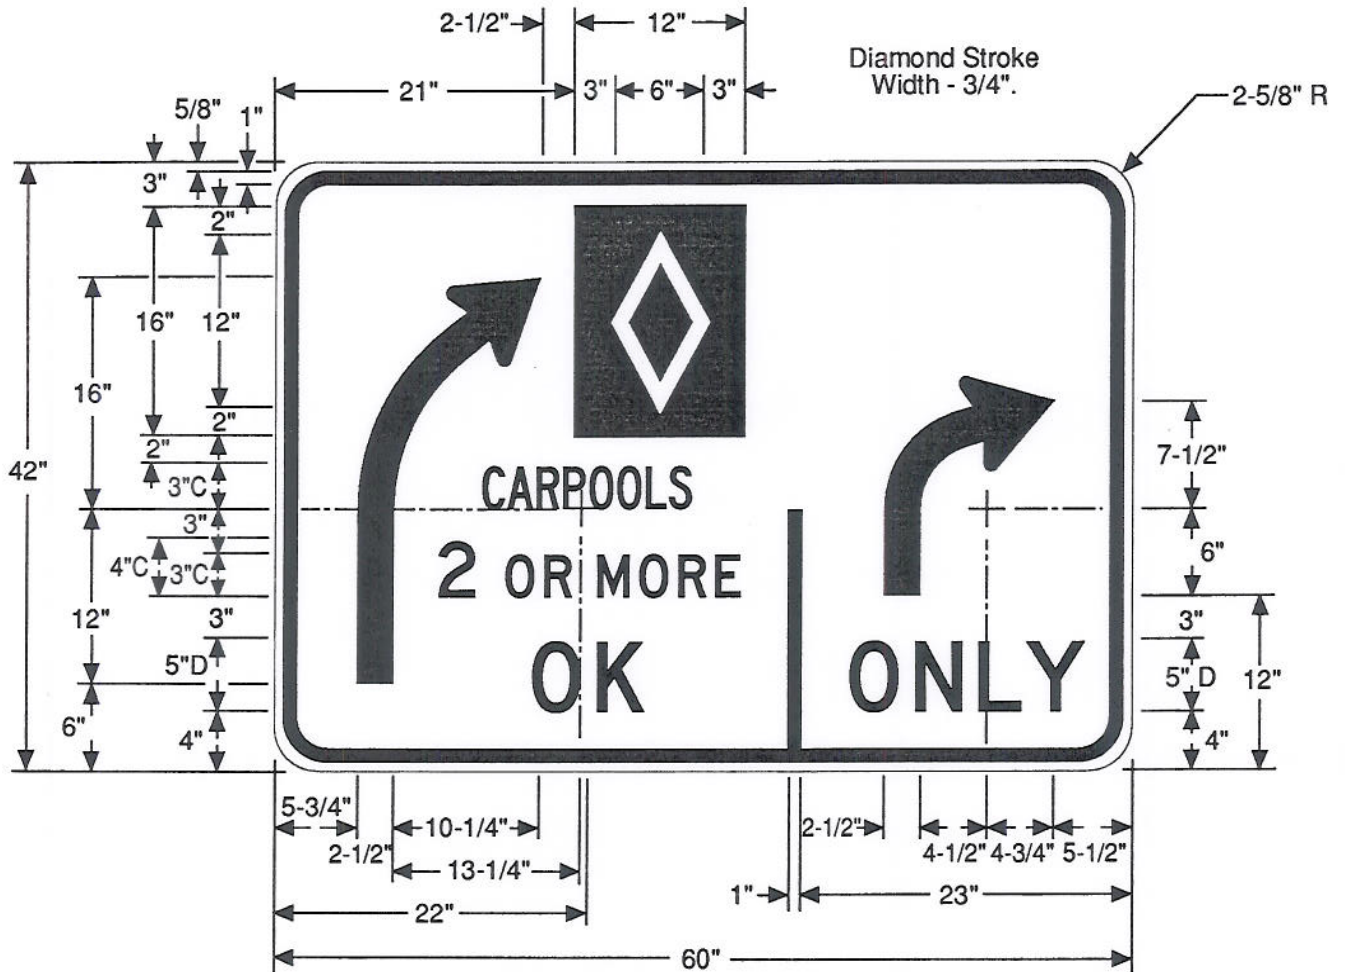

MUTCD NUMBER NONE

CODE R94 Rt.

NOTES:

1. Number of persons per vehicle is variable, specify when ordering.
2. For arrowhead dimensions, see Sign Specification Appendix - Page 2 of 11.

**COLORS**  
**SYMBOL & MESSAGE- BLACK (Non-Reflective)**  
**BACKGROUND - WHITE (Reflective)**