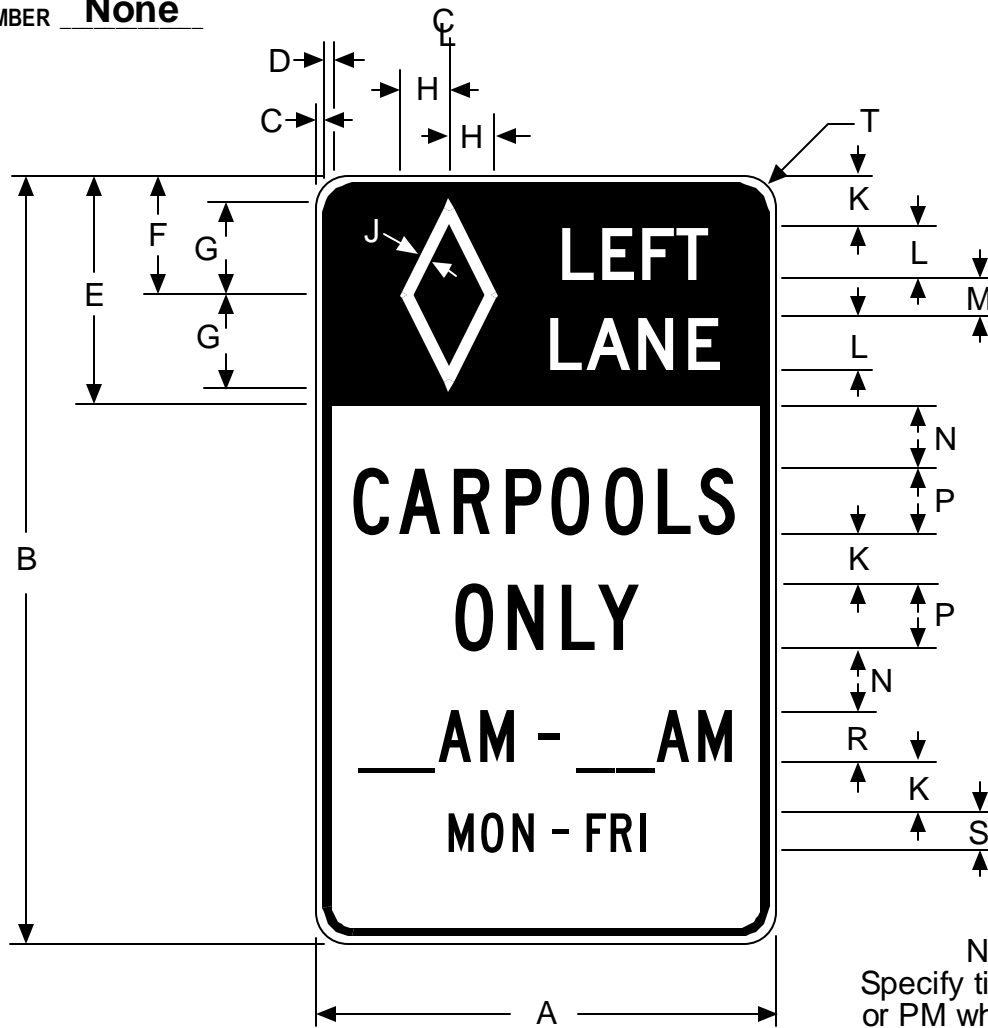

MUTCD NUMBER None

CODE R86

NOTE:
Specify times and AM or PM when ordering.

SIGN SIZE (Inches)	DIMENSIONS (Inches)																
	A	B	C	D	E	F	G	H	J	K	L	M	N	P	R	S	T
30 x 60	30	60	1/2	3/4	18	9-1/4	7-1/2	3-3/4	1-1/8	4	4C	3	5	5B	4C	3C	1-7/8
36 x 60	36	60	5/8	7/8	18	9-5/16	7-1/2	3-3/4	1-1/8	4	4D	3	5	5C	4D	3D	2-1/4
48 x 72	48	72	3/4	1-1/4	18	9-3/8	7-1/2	3-3/4	1-1/8	5	4D	3	7	7C	5D	4D	3

COLORS
BORDER, LEGEND & DIAMOND BACKGROUND - BLACK (NON-REFLECTIVE)
DIAMOND & BACKGROUND - WHITE (REFLECTIVE)

- THE POLICY FOR INTENDED USAGE OF THIS SIGN IS SHOWN ON REVERSE SIDE -

George K. ...
 CHIEF, OFFICE OF SIGNS AND DELINEATION