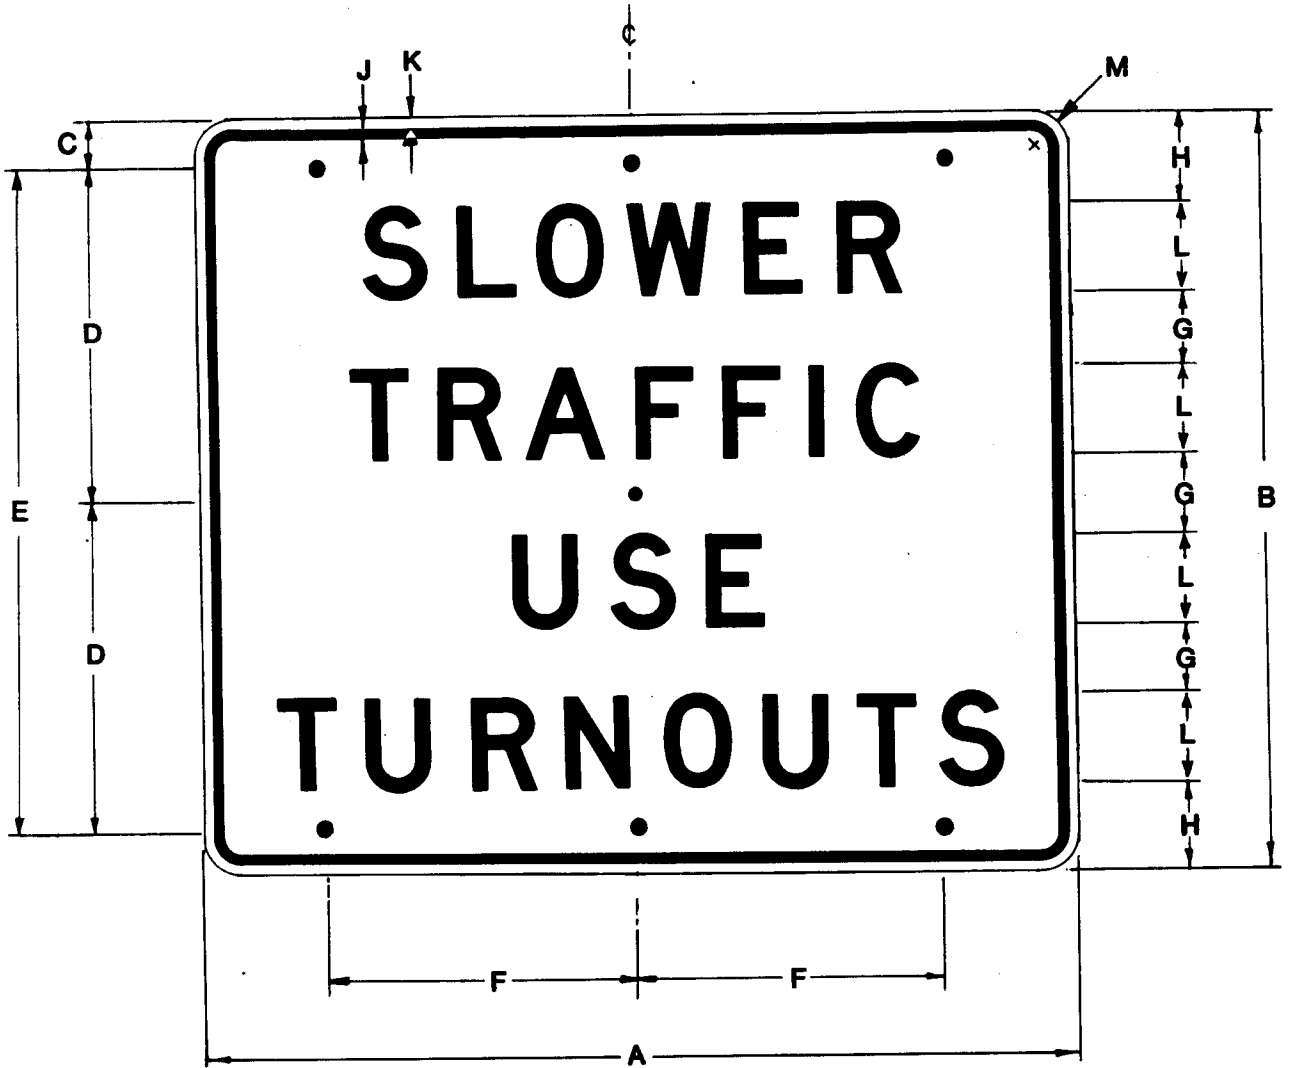

MUTCD NUMBER NONE

CODE R52

SIGN	DIMENSION (INCHES)											
	A	B	C	D	E	F	G	H	J	K	L	M
STANDARD	36	30	2 1/2	—	27	16	2 1/2	3 1/4	3/4	1/2	4D	1 1/2
SPECIAL	48	42	3	18	—	16	5	4	1	5/8	5D	2 5/8

COLORS
BORDER & SYMBOL - BLACK
BACKGROUND - WHITE (REFL)

Use 3/2 or height exceeds 42"

- THE POLICY FOR INTENDED USAGE OF THIS SIGN IS SHOWN ON THE REVERSE SIDE -

CRBata

6/17/87

CHIEF, DIVISION OF TRAFFIC ENGINEERING

DATE

REVISION

REVISION