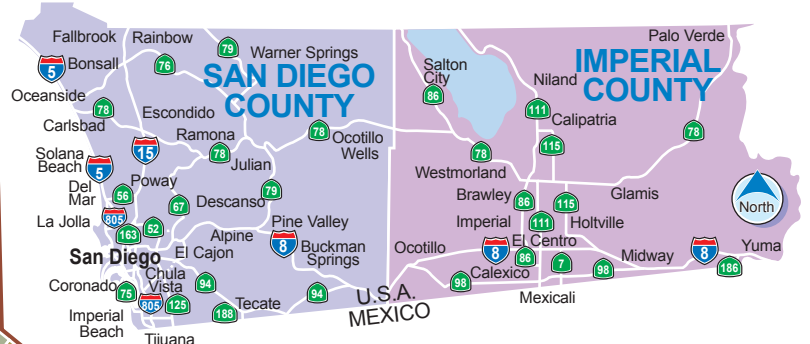

CALIFORNIA DEPARTMENT OF TRANSPORTATION

DISTRICT 11

GENERAL INFORMATION (619) 688-6699
 PUBLIC INFORMATION OFFICE (619) 688-6670
 DISTRICT DIRECTOR, LAURIE BERMAN (619) 688-6668

GENERAL AIRPORT DIRECTIONS:
 From Airport, East on Harbor Drive, Left on Laurel Street,
 Left on Pacific Hwy., Right on Taylor Street.

THE DISTRICTS

Headquarters

1120 N Street
 Sacramento, CA 95814
 (916) 654-5318
 (916) 654-2852

District 1

1656 Union Street
 Eureka, CA 95501
 (707) 445-6600

District 2

1657 Riverside Drive
 Redding, CA 96001
 (530) 225-3426

District 3

703 B Street
 Marysville, CA 95901
 (530) 741-4211

District 4

111 Grand Avenue
 Oakland, CA 94612
 (510) 286-4444

District 5

50 Higuera Street
 San Luis Obispo, CA 93401
 (805) 549-3111

District 6

District 8

464 W. 4th St.
 San Bernardino, CA 92401
 (909) 383-4561

District 9

500 South Main Street
 Bishop, CA 93514
 (760) 872-0601

District 10

1976 East MLK Way
 Stockton, CA 95205
 (209) 948-7543

District 11