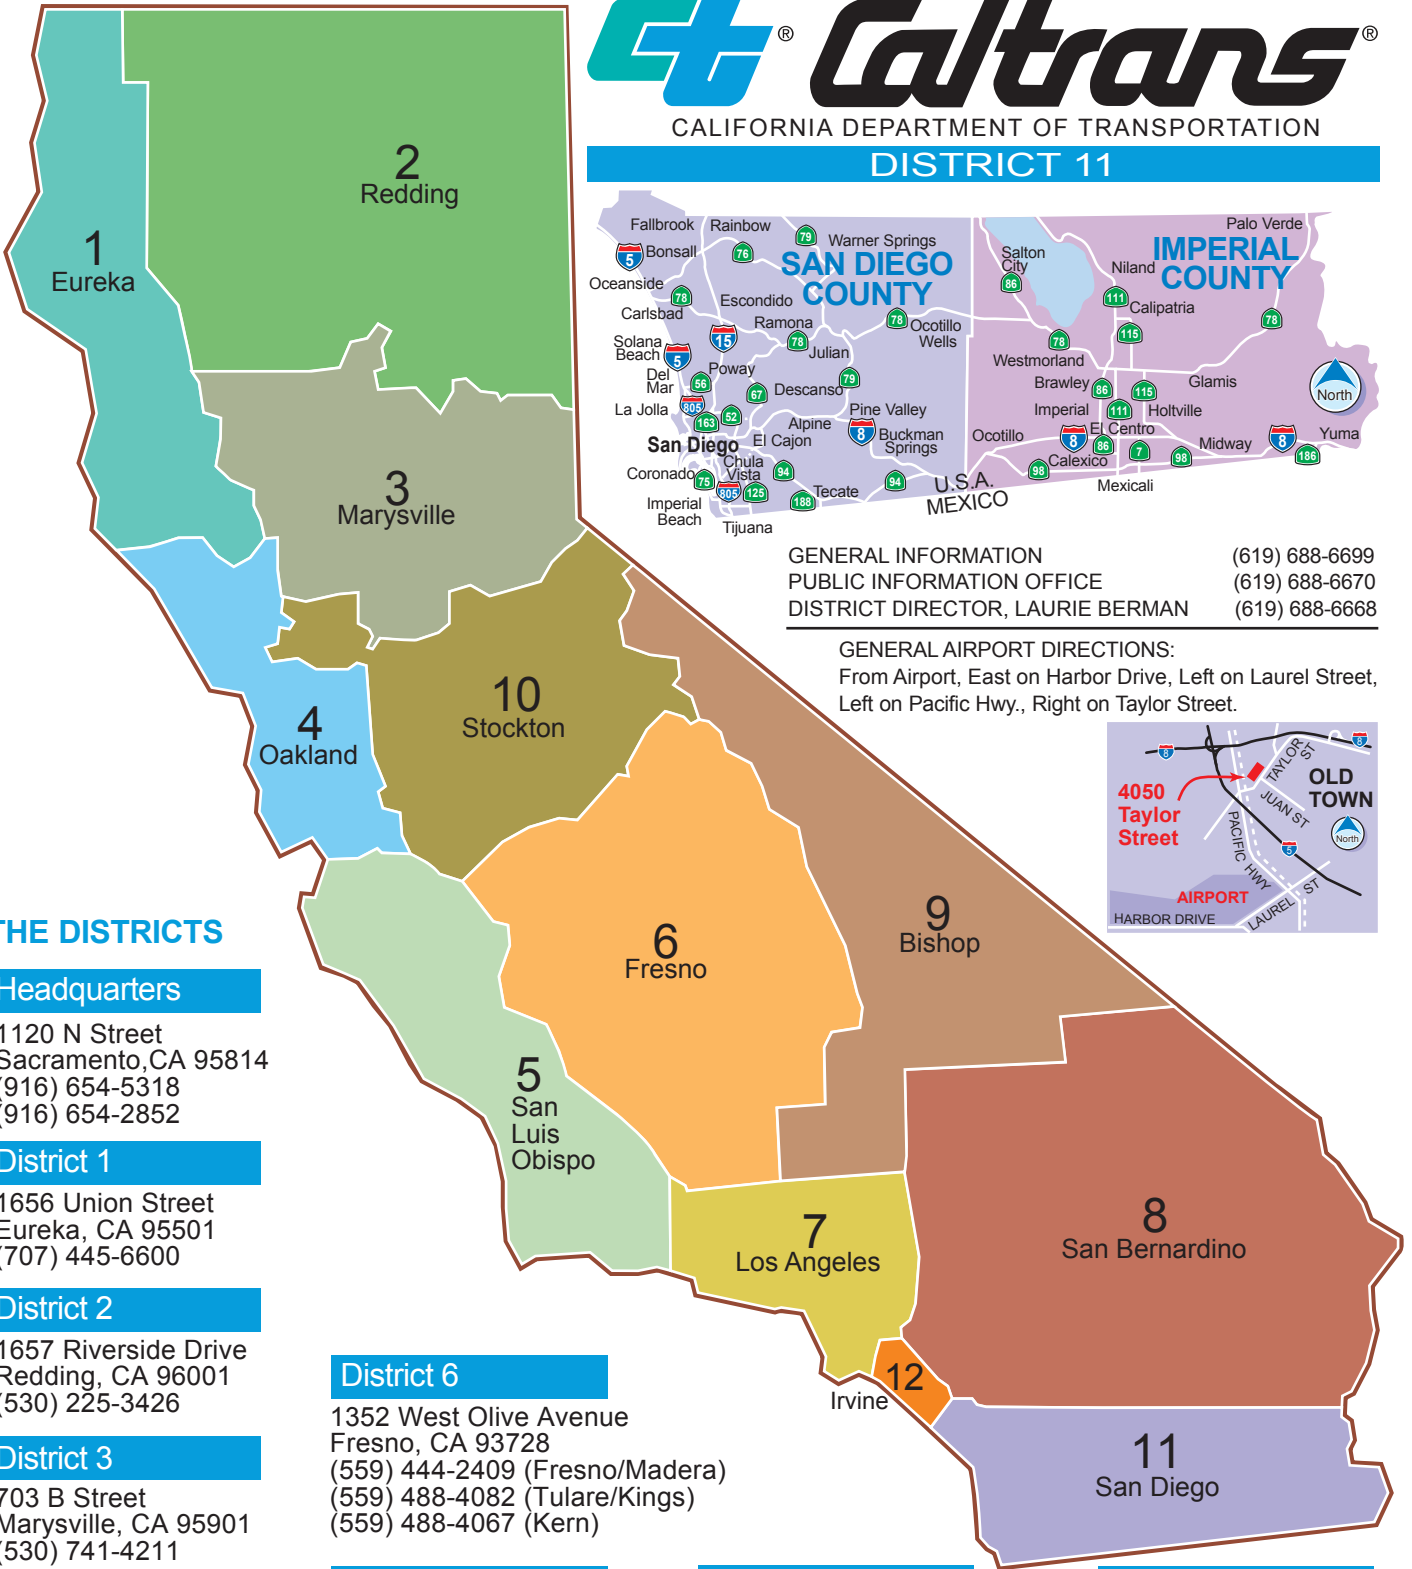

CALIFORNIA DEPARTMENT OF TRANSPORTATION

DISTRICT 11

GENERAL INFORMATION (619) 688-6699
 PUBLIC INFORMATION OFFICE (619) 688-6670
 DISTRICT DIRECTOR, LAURIE BERMAN (619) 688-6668

GENERAL AIRPORT DIRECTIONS:
 From Airport, East on Harbor Drive, Left on Laurel Street,
 Left on Pacific Hwy., Right on Taylor Street.

THE DISTRICTS

Headquarters

1120 N Street
 Sacramento, CA 95814
 (916) 654-5318
 (916) 654-2852

District 1

1656 Union Street
 Eureka, CA 95501
 (707) 445-6600

District 2

1657 Riverside Drive
 Redding, CA 96001
 (530) 225-3426

District 3

703 B Street
 Marysville, CA 95901
 (530) 741-4211

District 4

111 Grand Avenue
 Oakland, CA 94612
 (510) 286-4444

District 5

50 Higuera Street
 San Luis Obispo, CA 93401
 (805) 549-3111

District 6

District 8

464 W. 4th St.
 San Bernardino, CA 92401
 (909) 383-4561

District 9

500 South Main Street
 Bishop, CA 93514
 (760) 872-0601

District 10

1976 East MLK Way
 Stockton, CA 95205
 (209) 948-7543

District 11