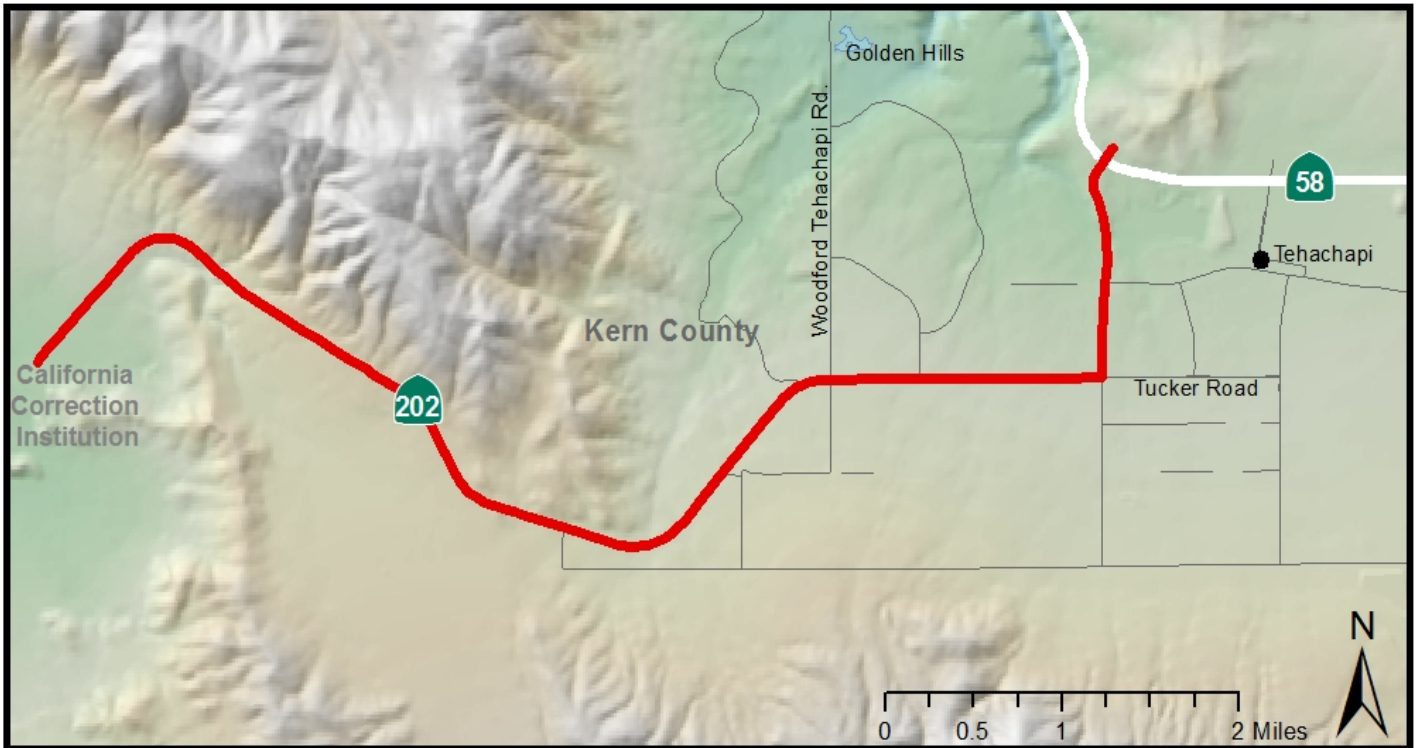

Caltrans District 9 Bicycle Guide

SR 202

Description:

SR 202 is a 2-lane conventional highway which is a shared roadway with narrow shoulders except for a 4-lane segment (0.51 miles) from Tucker Road to West Tehachapi Boulevard. The route begins near the California Correctional Institution, in Kern County, runs east to its end at the SR 58 interchange. This route features moderate grades and rural countryside scenery.

Services:

Place	Restaurant	Store	Motel
Tehachapi			