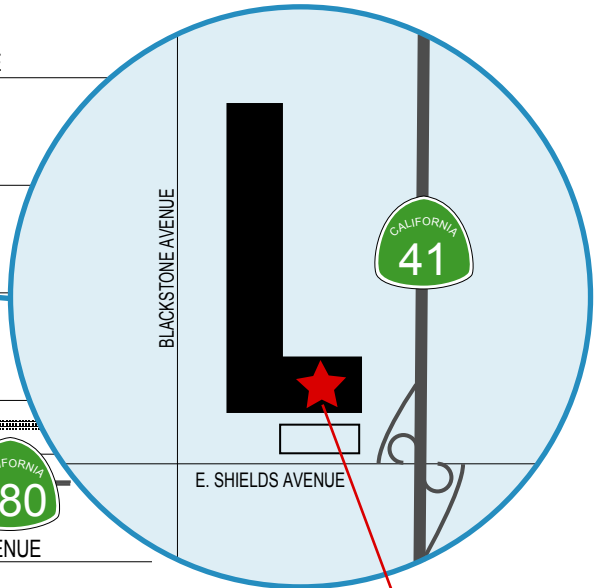

FRESNO OFFICES

District Office

1352 W. Olive Ave.
Security: (559) 488-4038

Manchester Office

2015 E. Shields, Suite A-100
Security: (559) 243-3405

The Tower

855 "M" St.
Security: (559) 445-5280