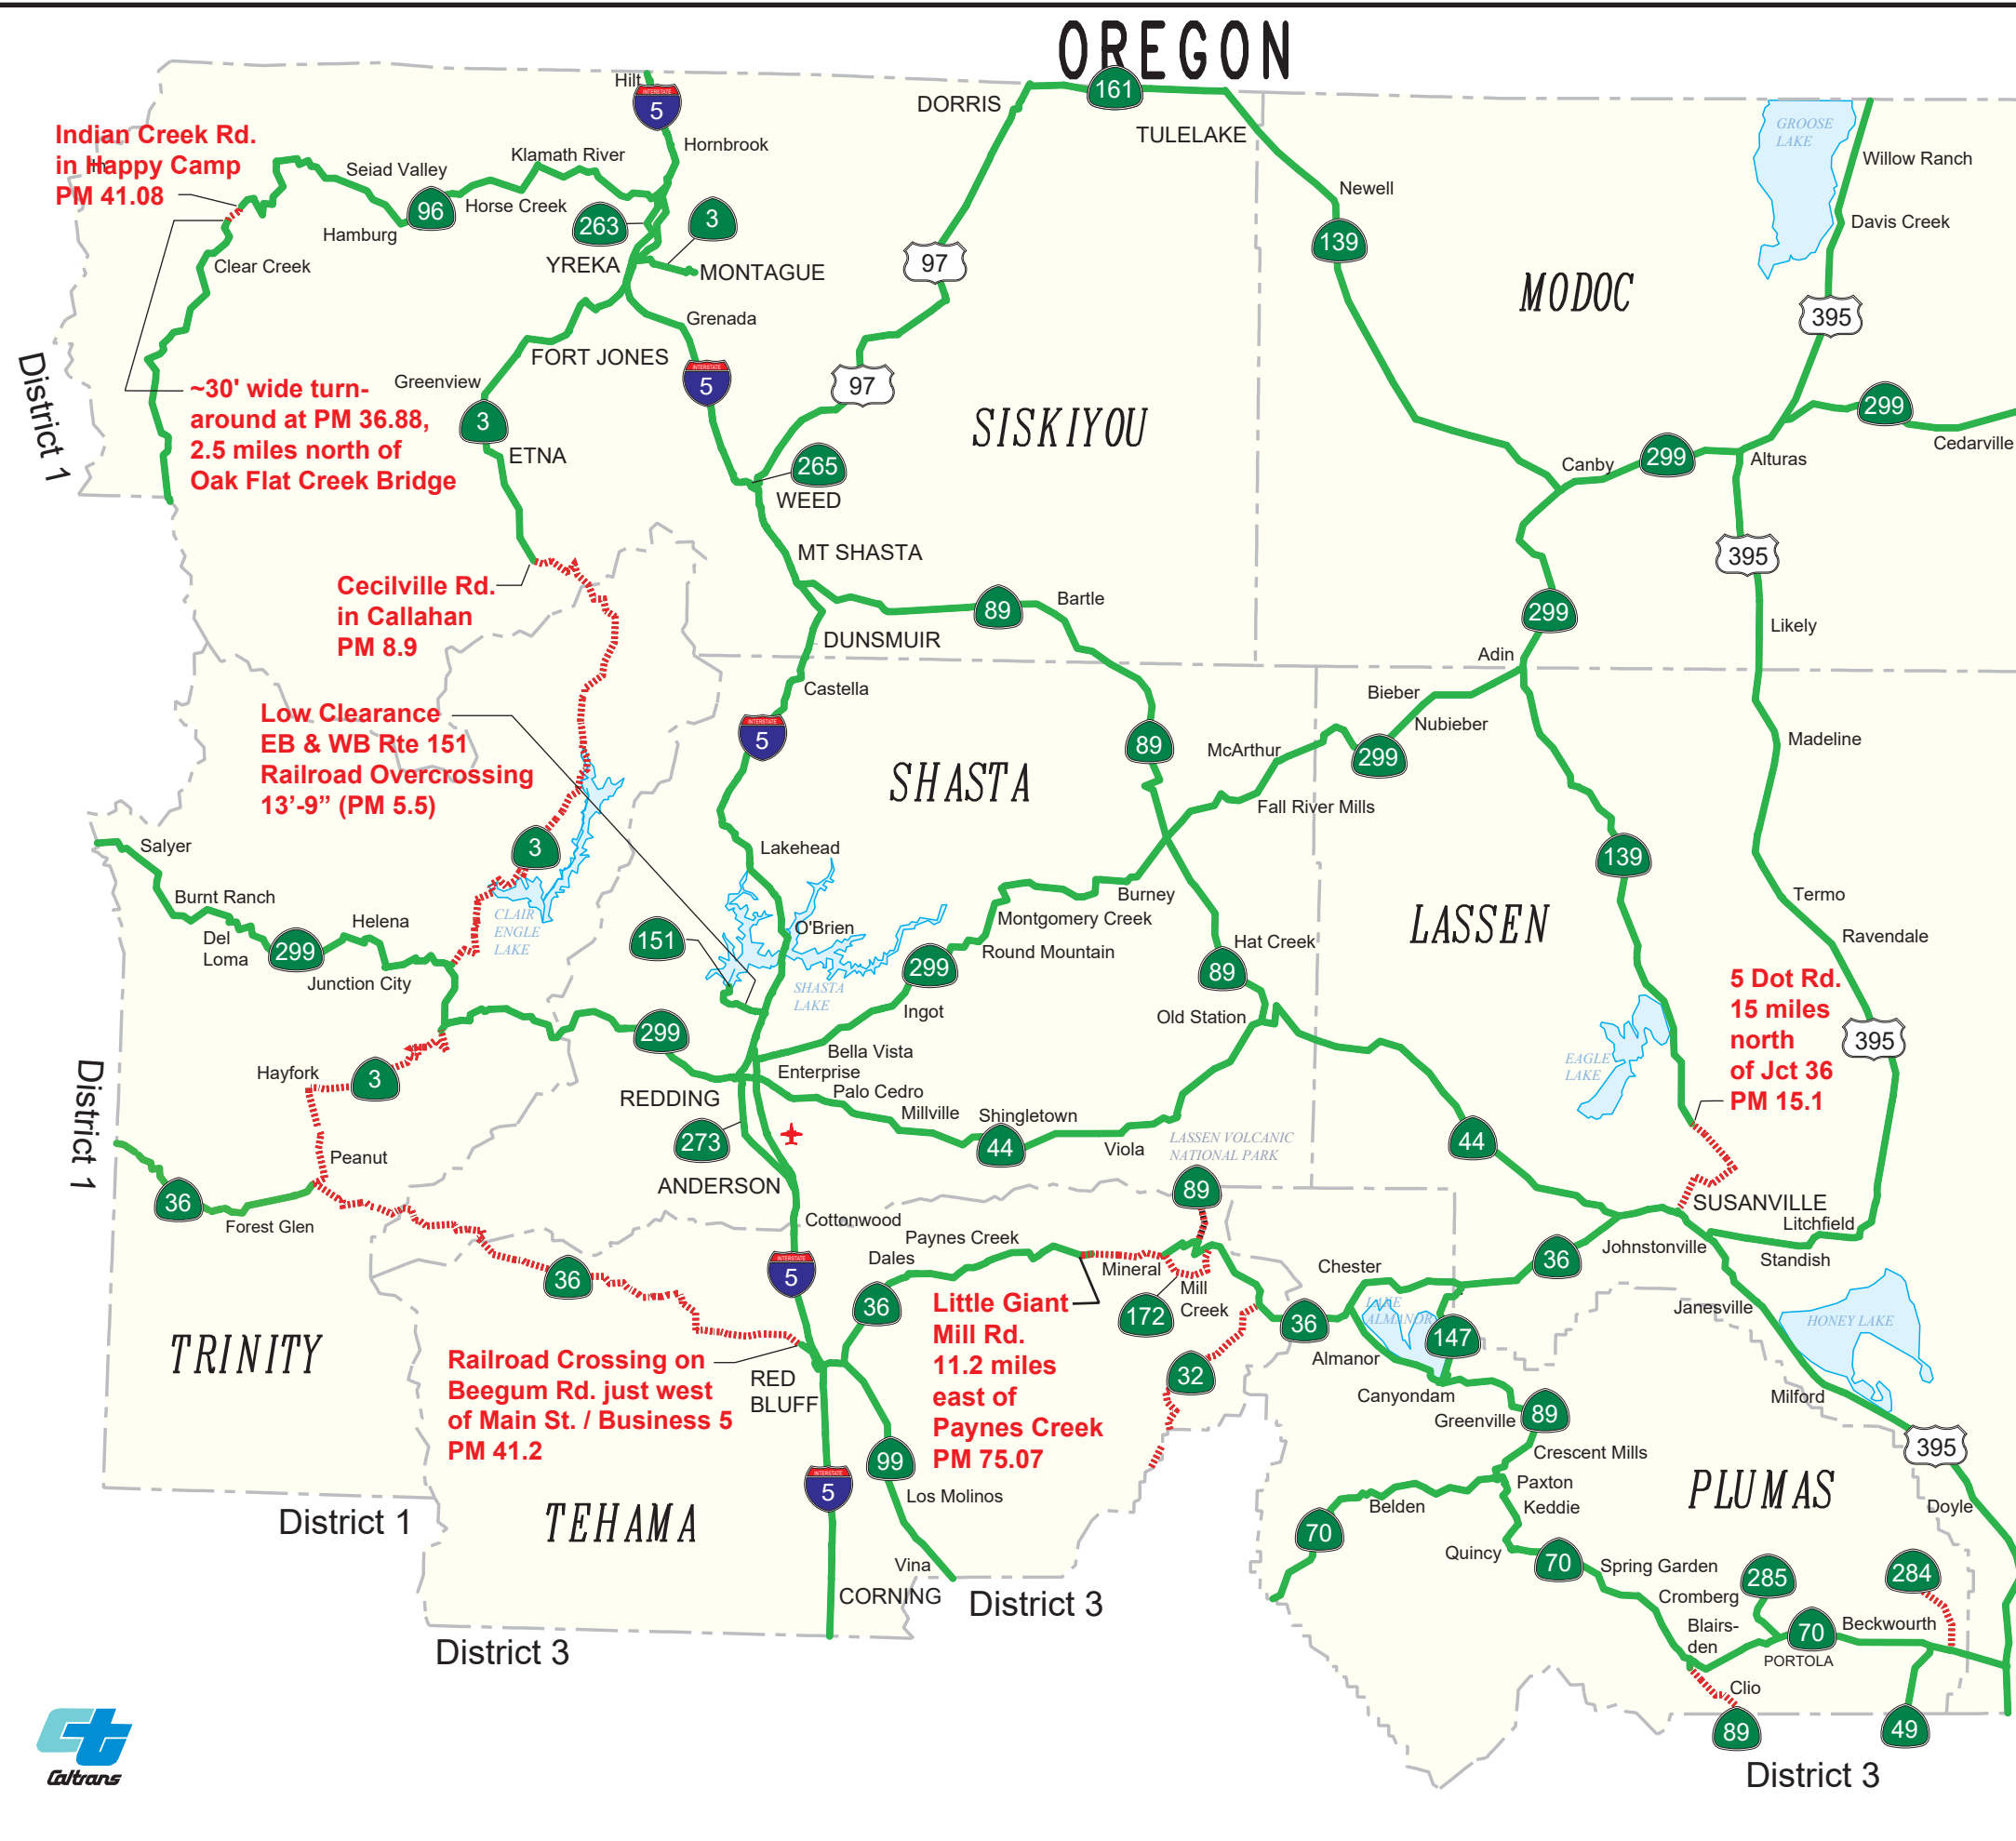

# 45' BUS & MOTORHOME MAP on California State Highways

**DISTRICT 2**

Map 2 of 12

Not to scale

Last revised September 2, 2010

## LEGEND

 Buses and motorhomes up to 45 feet maximum allowed

 Buses and motorhomes over 40 feet prohibited

NEVADA

California Department of Transportation  
Legal Truck Access Branch