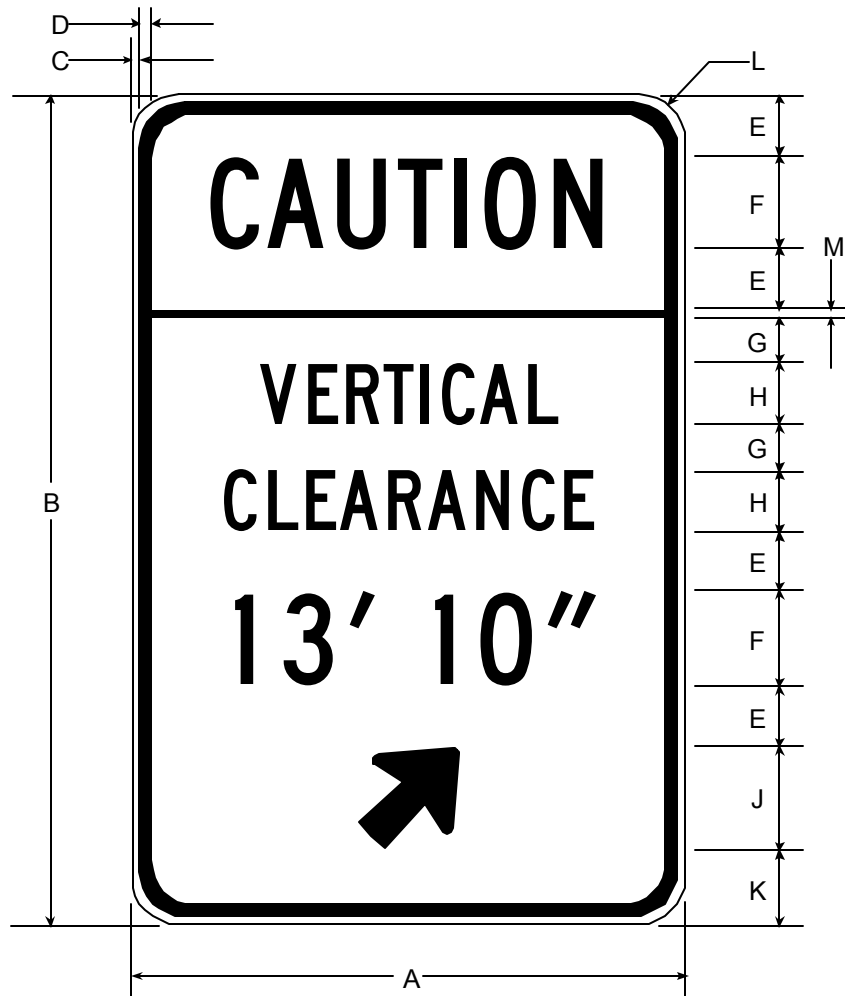

MUTCD NUMBER None

CODE W34C

Arrow direction is variable. Specify direction when ordering.

SIGN SIZE (in)	DIMENSIONS (INCHES)											
	A	B	C	D	E	F	G	H	J	K	L	M
36 x 54	36	54	1/2	3/4	4	6C	3	4C	6-3/4	4-3/4	1-7/8	1/2
48 x 72	48	72	5/8	1	5-1/4	8C	4-1/2	6C	7-1/2	5-3/4	2-5/8	3/4

SIGN SIZE (mm)	DIMENSIONS (MILLIMETERS)											
	A	B	C	D	E	F	G	H	J	K	L	M
914 x 1372	914	1372	13	19	104	150C	76	100C	171	120	48	13
1219 x 1829	1219	1829	16	25	135	200C	115	150C	191	147	67	21

**COLORS**  
**BACKGROUND - YELLOW (Reflective)**  
**ARROW, MESSAGE & BORDERS - BLACK (Non-Reflective)**