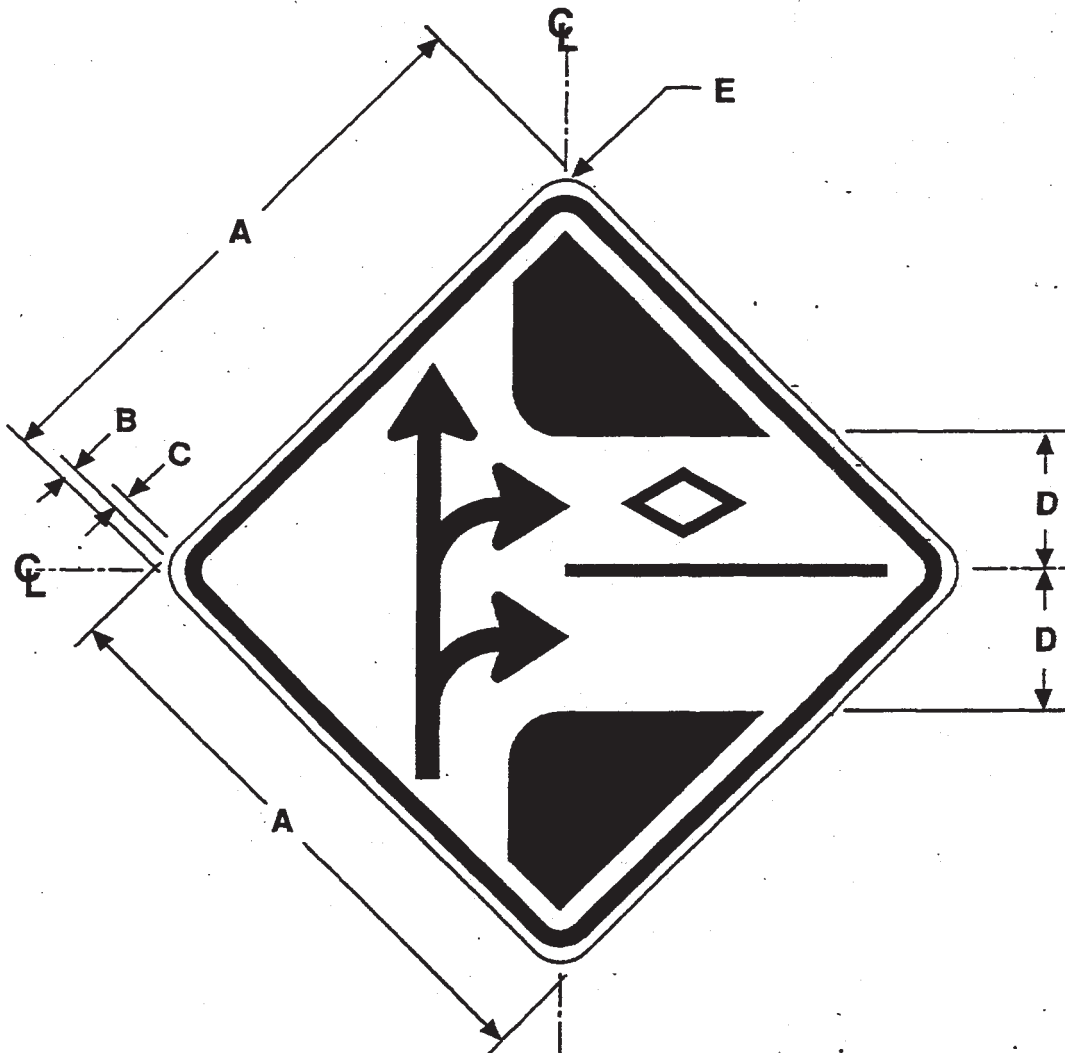

MUTCD NUMBER None

CODE **SW54-1**
Lt, Rt. & Vt.

Note: This sign may be ordered with left facing arrows or the diamond symbol in the right lane, specify when ordering.

SIGN SIZE	DIMENSIONS (INCHES)				
	A	B	C	D	E
36 x 36	36	5/8	7/8	8-1/4	2-1/4
48 x 48	48	3/4	1-1/4	11	3

COLORS
BORDER & LEGEND - BLACK (NON-REFLECTIVE)
BACKGROUND - YELLOW (REFLECTIVE)

- THE POLICY FOR INTENDED USAGE OF THIS SIGN IS SHOWN ON REVERSE SIDE -

W. J. Henderson

CHIEF, OFFICE OF SIGNS AND DELINEATION