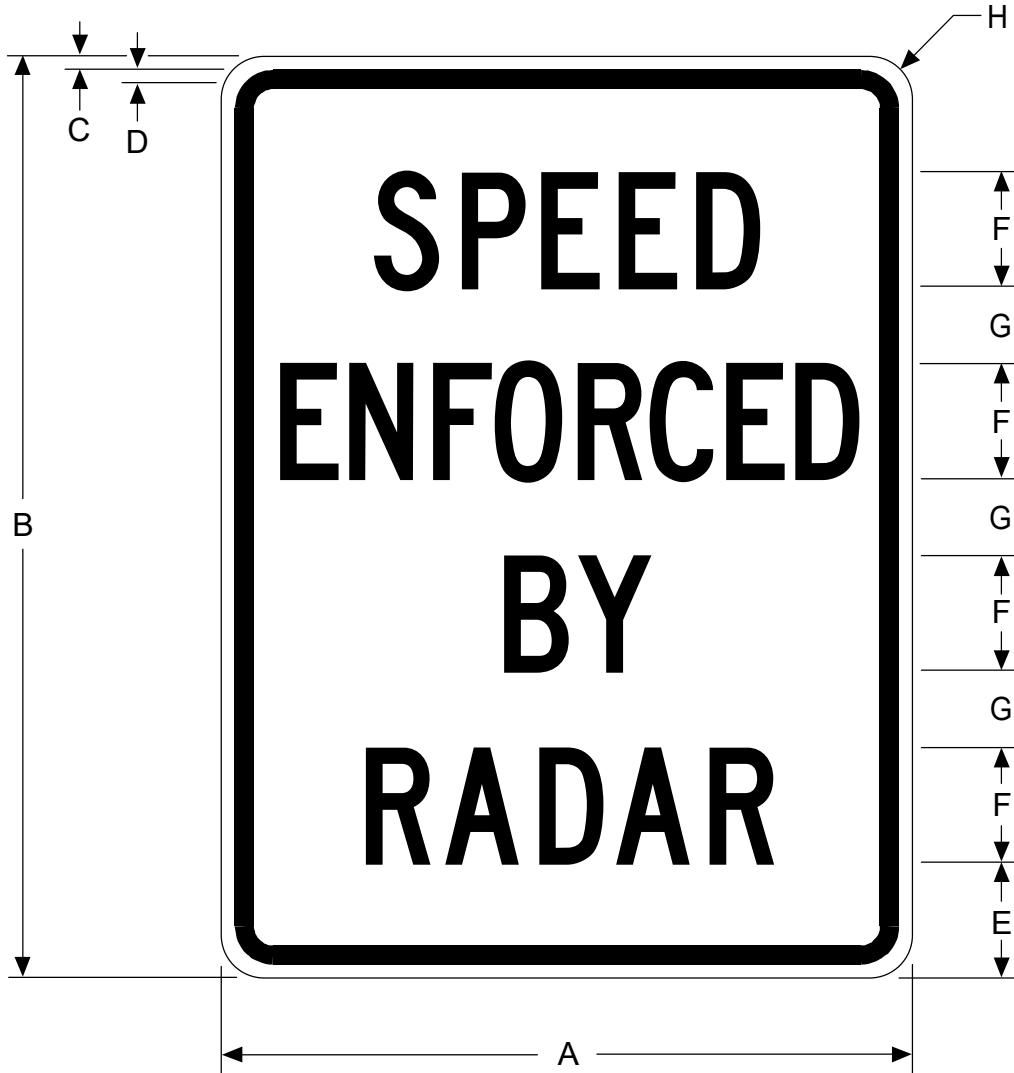

MUTCD NUMBER None

CODE R48

SIGN SIZE (Inches)	DIMENSIONS (Inches)							
	A	B	C	D	E	F	G	H
18 x 24	18	24	3/8	1/2	3-1/2	3C	1-3/4	1-1/2
24 x 30	24	30	3/8	5/8	4	4C	2	1-1/2
36 x 48	36	48	5/8	7/8	7	6C	3-1/2	2-1/4
48 x 60	48	60	3/4	1-1/4	8	8C	4	3

COLOR
BORDER & LEGEND - BLACK (Non-Reflective)
BACKGROUND - WHITE (Reflective)

- THE POLICY FOR INTENDED USAGE OF THIS SIGN IS SHOWN ON REVERSE SIDE -

Gerry Myers
 CHIEF, OFFICE OF SIGNS AND DELINEATION