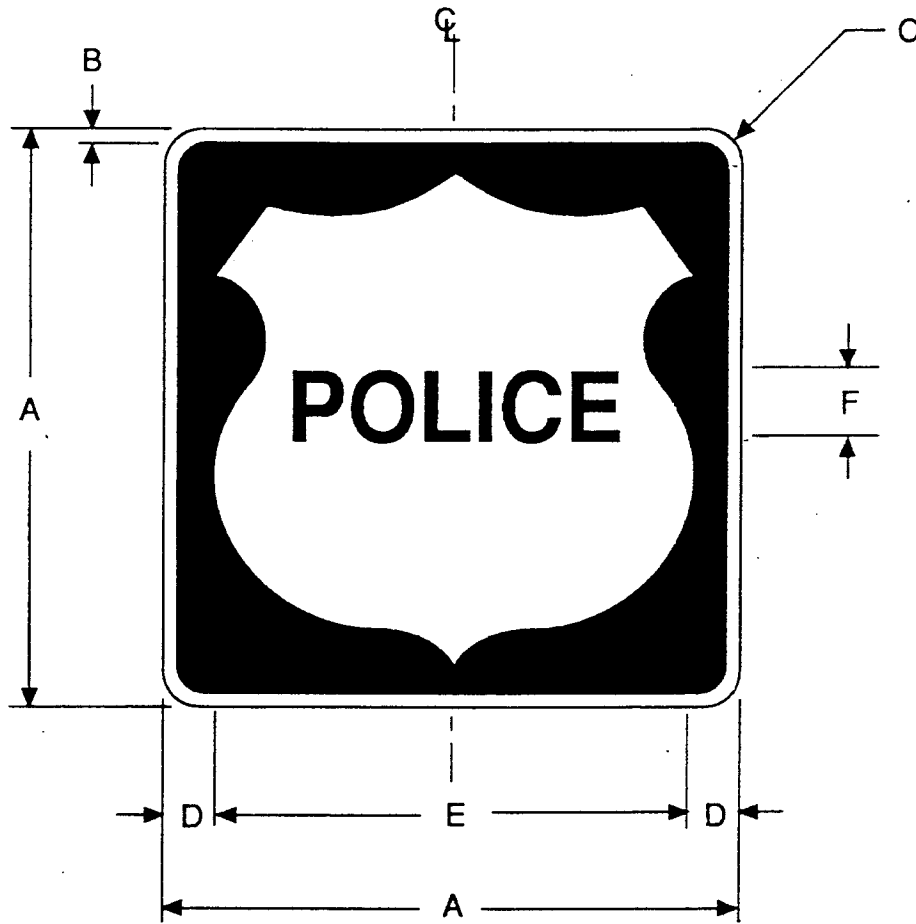

MUTCD NUMBER --None

CODE G66-62

SIGN SIZES	DIMENSIONS (INCHES)					
	A	B	C	D	E	F
18 x 18	18	1/2	1-1/2	1-1/2	15	2-1/4D
24 x 24	24	1/2	1-1/2	2	20	3D
30 x 30	30	3/4	1-7/8	2-1/2	25	4D

**COLORS**  
 BORDER & SYMBOL - WHITE (REFLECTIVE)  
 BACKGROUND & LEGEND - BLUE (REFLECTIVE)

- THE POLICY FOR INTENDED USAGE OF THIS SIGN IS SHOWN ON REVERSE SIDE -

*[Signature]*  
 CHIEF, OFFICE OF SIGNS AND DELINEATION

2/23/95  
 DATE

REVISION

REVISION