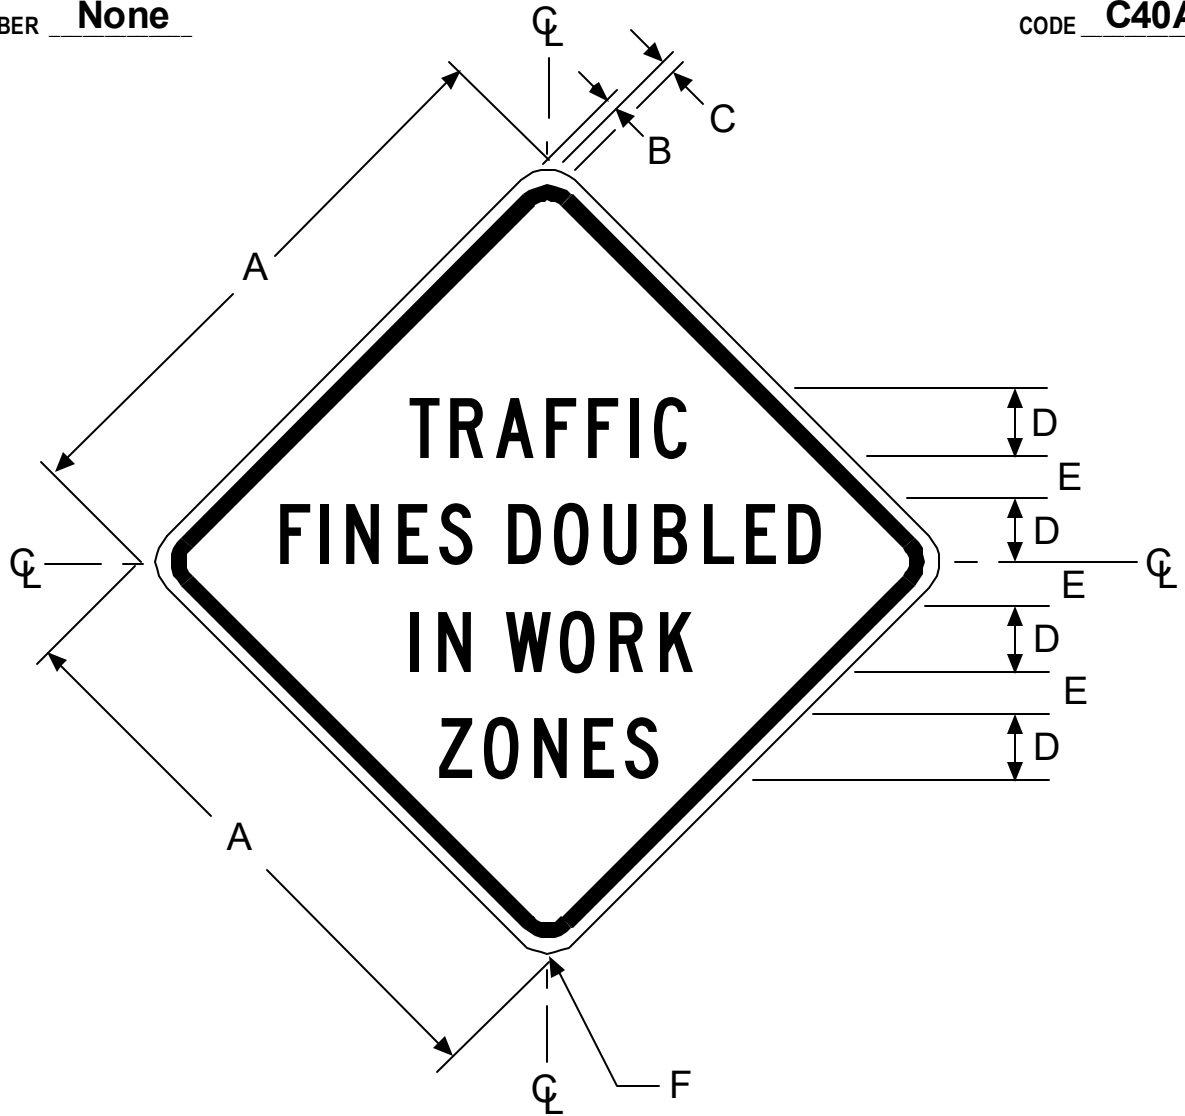

MUTCD NUMBER None

CODE C40A

SIGN SIZES (in)	DIMENSIONS (Inches)					
	A	B	C	D	E	F
36 X 36	36	1/2	3/4	4C	2-1/2	1-7/8
48 X 48	48	5/8	1	5C	3	2-5/8

SIGN SIZES (mm)	DIMENSIONS (Millimeters)					
	A	B	C	D	E	F
914 X 914	914	13	19	100C	64	48
1219 X 1219	1219	16	25	125C	76	67

**COLORS**  
**BORDER & LEGEND - BLACK (Non-Reflective)**  
**BACKGROUND - ORANGE (Reflective)**

- THE POLICY FOR INTENDED USAGE OF THIS SIGN IS SHOWN ON REVERSE SIDE -

*Gerry Kreis*  
 CHIEF, OFFICE OF SIGNS AND DELINEATION