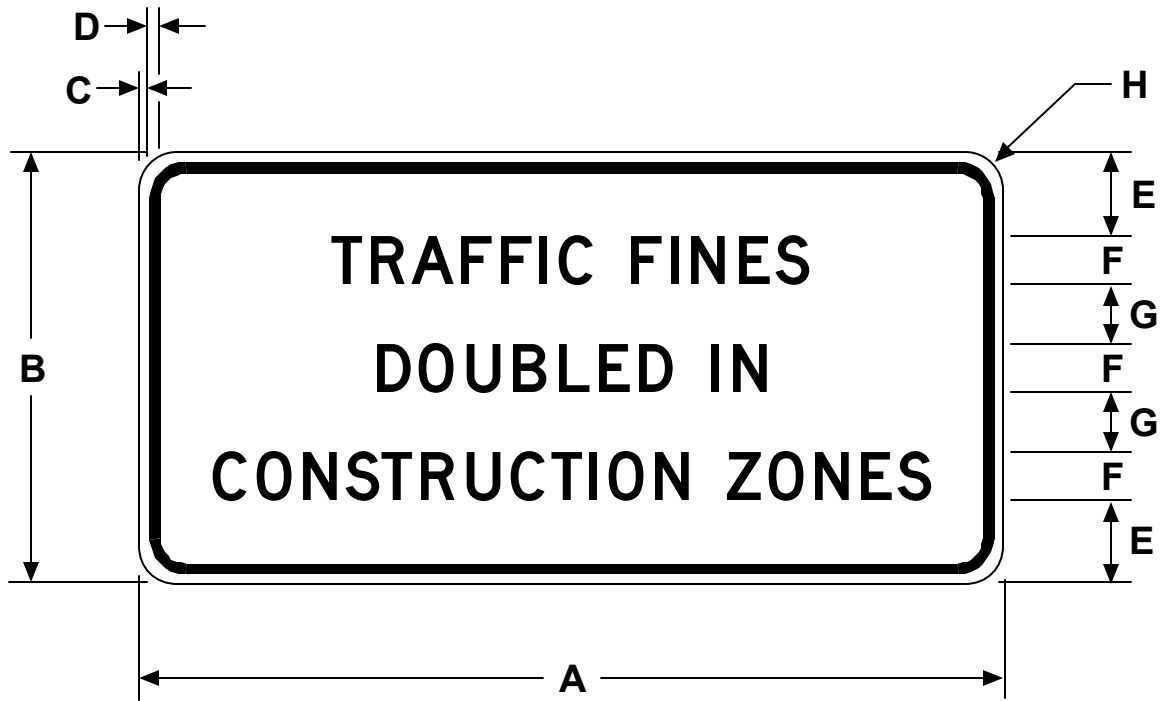

MUTCD NUMBER None

CODE C40

SIGN SIZE	DIMENSIONS (INCHES)							
	A	B	C	D	E	F	G	H
72 x 36	72	36	5/8	7/8	7	4D	5	2-1/4
108 x 42	108	42	5/8	1	7	6D	5	2-5/8
144 x 60	144	60	7/8	1-1/2	10	8D	8	3-3/4

SIGN SIZE	DIMENSIONS (MILLIMETERS)							
	A	B	C	D	E	F	G	H
1829 x 914	1829	914	16	22	178	100D	127	57
2743 x 1067	2743	1067	16	25	178	150D	127	67
3658 x 1524	3658	1524	22	38	254	200D	203	95

COLORS
LEGEND - BLACK (NON-REFLECTIVE)
BACKGROUND - WHITE (REFLECTIVE)

- THE POLICY FOR INTENDED USAGE OF THIS SIGN IS SHOWN ON REVERSE SIDE -

George Myers
 CHIEF, OFFICE OF SIGNS AND DELINEATION

7/28/99
 DATE