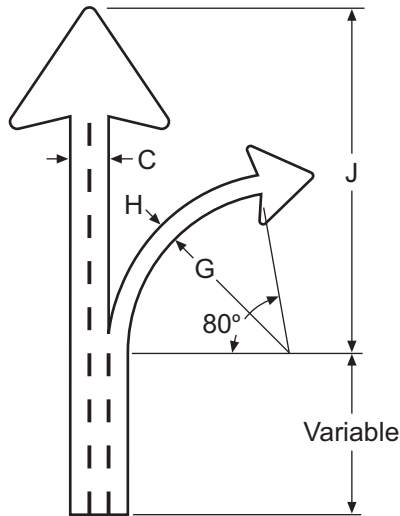

Standard Arrows for Diagrammatic Signs

ENGLISH UNITS

| Letter Sizes | A     | B     | C   | D    | E    | F   | G    | H    | J  | K    | L    | R     |
|--------------|-------|-------|-----|------|------|-----|------|------|----|------|------|-------|
| 13.3UC(EM)   | 29    | 19    | 6.5 | 2.25 | 24   | 66  | 27.5 | 3.25 | 60 | 4    | .625 | 1.375 |
| 16UC(EM)     | 35    | 22.75 | 8   | 2.75 | 29.5 | 84  | 33.5 | 4    | 72 | 4.75 | .75  | 1.625 |
| 20UC(EM)     | 43.75 | 28.5  | 10  | 3.5  | 37   | 102 | 42   | 5    | 90 | 6    | 1    | 2     |