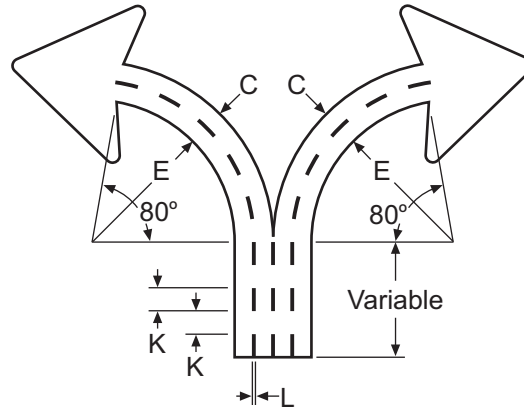

Standard Arrows for Diagrammatic Signs

ENGLISH UNITS

| Letter Sizes | A     | B     | C   | D    | E    | F   | G    | H    | J  | K    | L    | R     |
|--------------|-------|-------|-----|------|------|-----|------|------|----|------|------|-------|
| 13.3UC(EM)   | 29    | 19    | 6.5 | 2.25 | 24   | 66  | 27.5 | 3.25 | 60 | 4    | .625 | 1.375 |
| 16UC(EM)     | 35    | 22.75 | 8   | 2.75 | 29.5 | 84  | 33.5 | 4    | 72 | 4.75 | .75  | 1.625 |
| 20UC(EM)     | 43.75 | 28.5  | 10  | 3.5  | 37   | 102 | 42   | 5    | 90 | 6    | 1    | 2     |