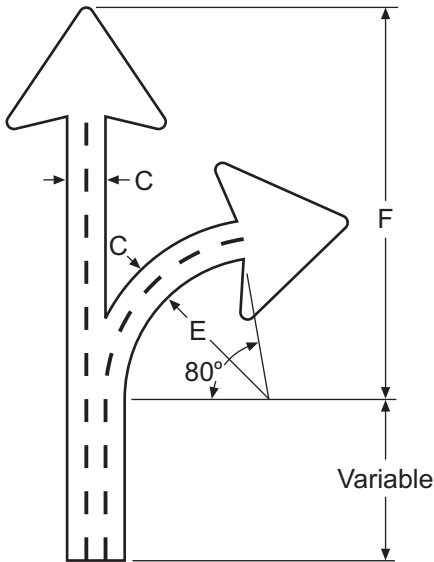

Standard Arrows for Diagrammatic Signs

ENGLISH UNITS

| Letter Sizes | A     | B     | C   | D    | E    | F   | G    | H    | J  | K    | L    | R     |
|--------------|-------|-------|-----|------|------|-----|------|------|----|------|------|-------|
| 13.3UC(EM)   | 29    | 19    | 6.5 | 2.25 | 24   | 66  | 27.5 | 3.25 | 60 | 4    | .625 | 1.375 |
| 16UC(EM)     | 35    | 22.75 | 8   | 2.75 | 29.5 | 84  | 33.5 | 4    | 72 | 4.75 | .75  | 1.625 |
| 20UC(EM)     | 43.75 | 28.5  | 10  | 3.5  | 37   | 102 | 42   | 5    | 90 | 6    | 1    | 2     |