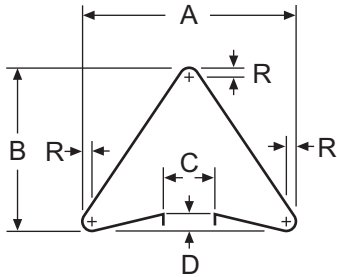

Standard Arrows for Diagrammatic Signs

ENGLISH UNITS

| Letter Sizes | A     | B     | C   | D    | E    | F   | G    | H    | J  | K    | L    | R     |
|--------------|-------|-------|-----|------|------|-----|------|------|----|------|------|-------|
| 13.3UC(EM)   | 29    | 19    | 6.5 | 2.25 | 24   | 66  | 27.5 | 3.25 | 60 | 4    | .625 | 1.375 |
| 16UC(EM)     | 35    | 22.75 | 8   | 2.75 | 29.5 | 84  | 33.5 | 4    | 72 | 4.75 | .75  | 1.625 |
| 20UC(EM)     | 43.75 | 28.5  | 10  | 3.5  | 37   | 102 | 42   | 5    | 90 | 6    | 1    | 2     |