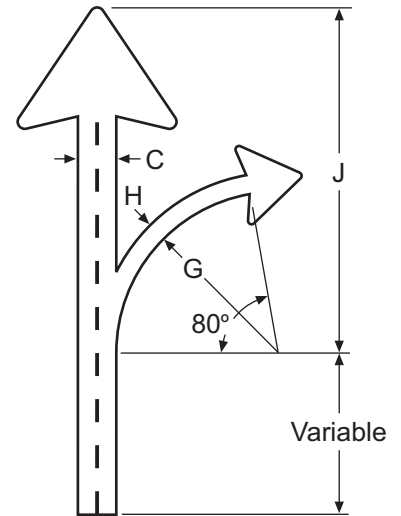

Standard Arrows for Diagrammatic Signs

ENGLISH UNITS

| Letter Sizes | A     | B     | C   | D    | E    | F   | G    | H    | J  | K    | L    | R     |
|--------------|-------|-------|-----|------|------|-----|------|------|----|------|------|-------|
| 13.3UC(EM)   | 29    | 19    | 6.5 | 2.25 | 24   | 66  | 27.5 | 3.25 | 60 | 4    | .625 | 1.375 |
| 16UC(EM)     | 35    | 22.75 | 8   | 2.75 | 29.5 | 84  | 33.5 | 4    | 72 | 4.75 | .75  | 1.625 |
| 20UC(EM)     | 43.75 | 28.5  | 10  | 3.5  | 37   | 102 | 42   | 5    | 90 | 6    | 1    | 2     |