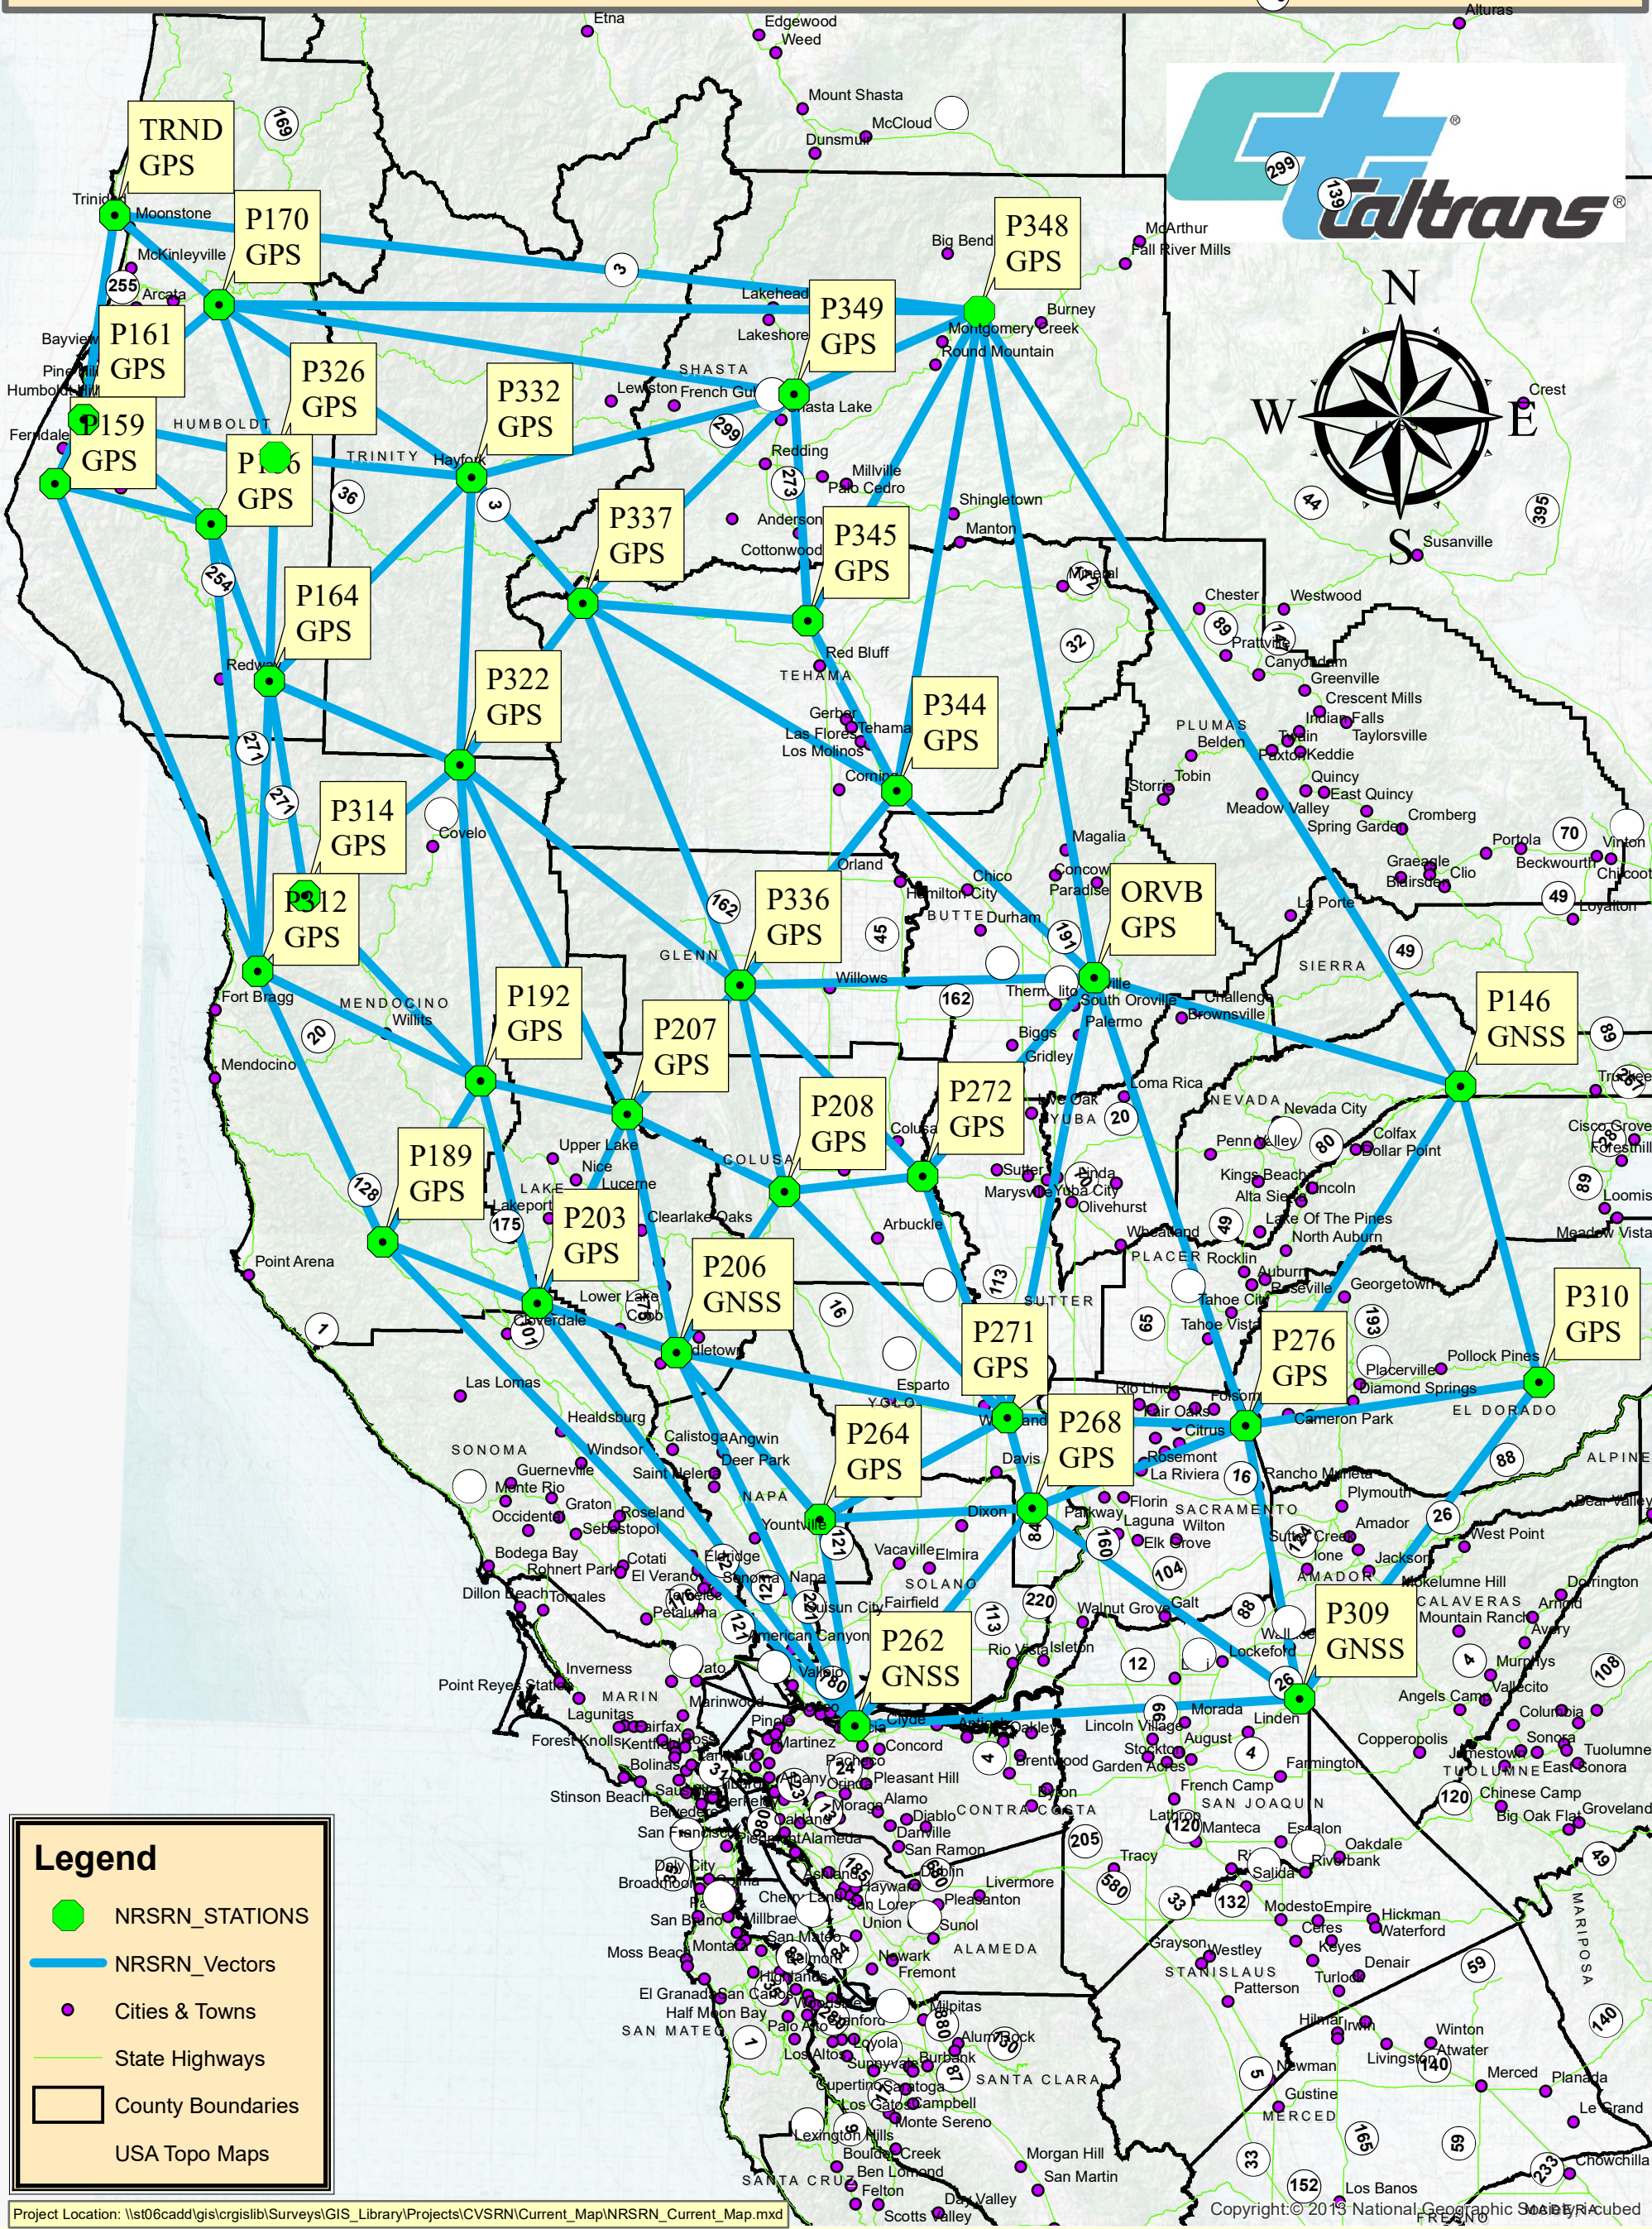

North Region Spatial Reference Network - NRSRN

Legend

- NRSRN_STATIONS
- NRSRN_Vectors
- Cities & Towns
- State Highways
- County Boundaries
- USA Topo Maps