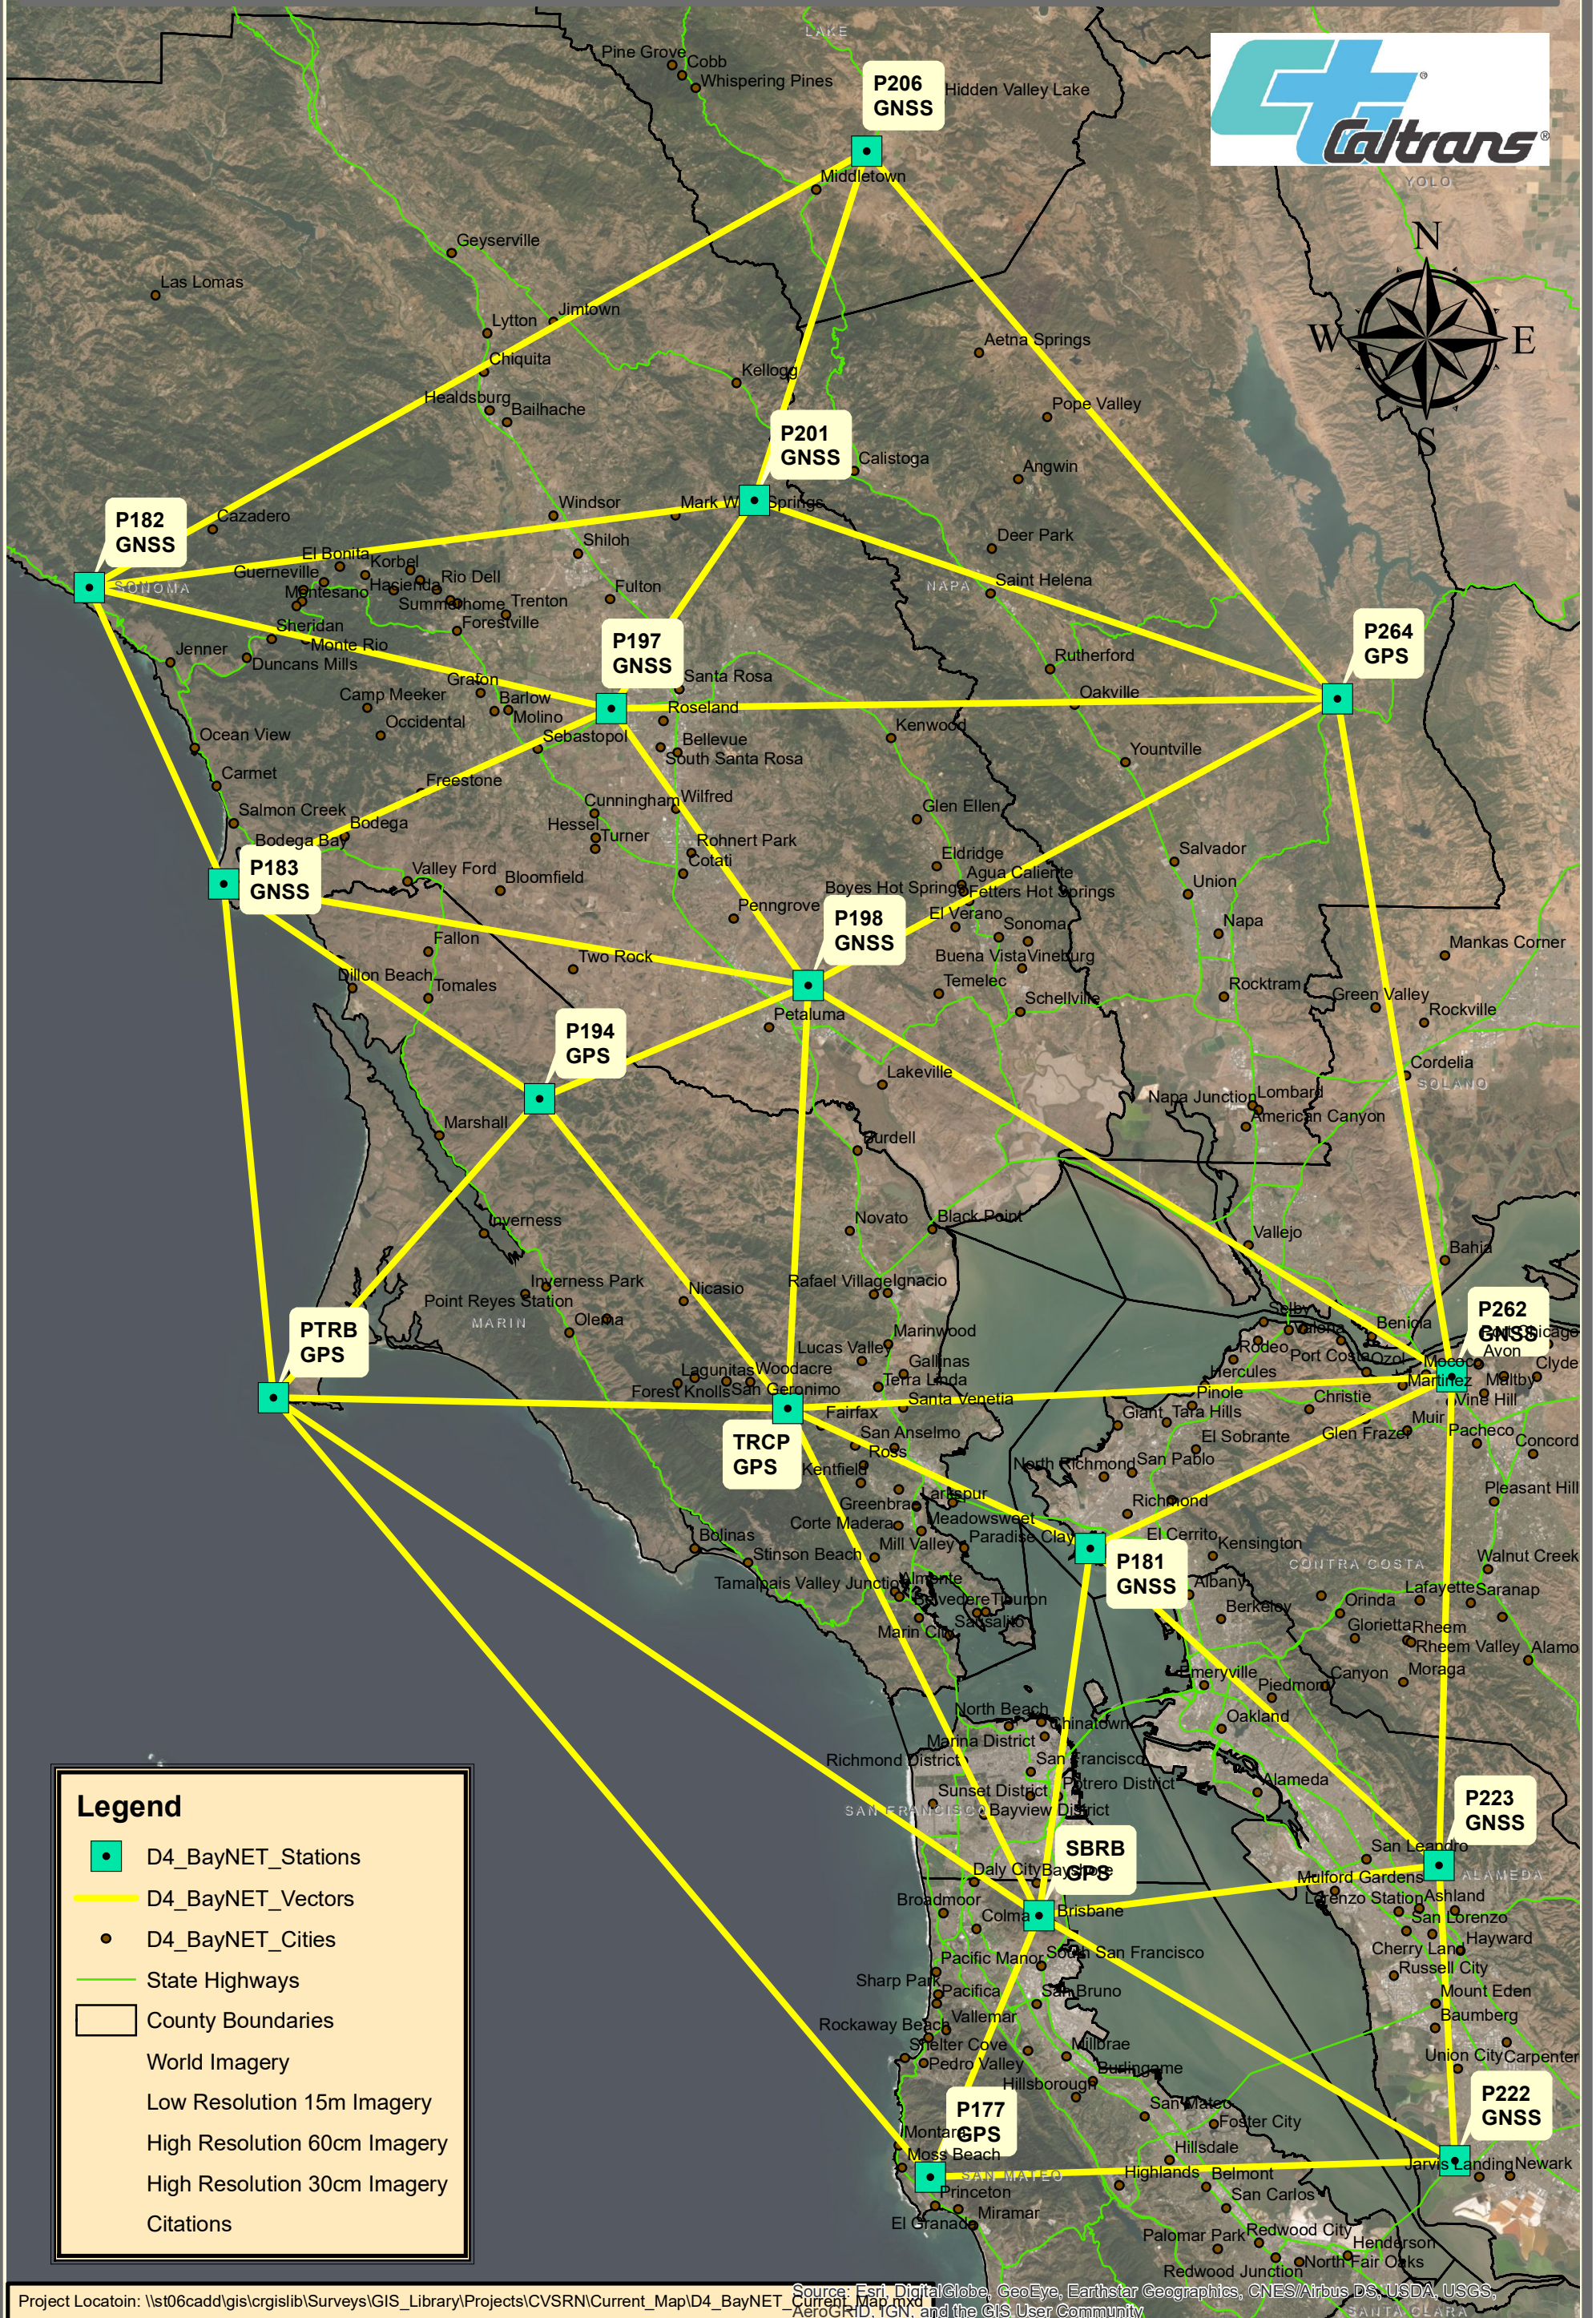

District 4(BayNET) Realtime GPS Network

COLUSA

Legend

- D4_BayNET_Stations
- D4_BayNET_Vectors
- D4_BayNET_Cities
- State Highways
- County Boundaries
- World Imagery
- Low Resolution 15m Imagery
- High Resolution 60cm Imagery
- High Resolution 30cm Imagery
- Citations